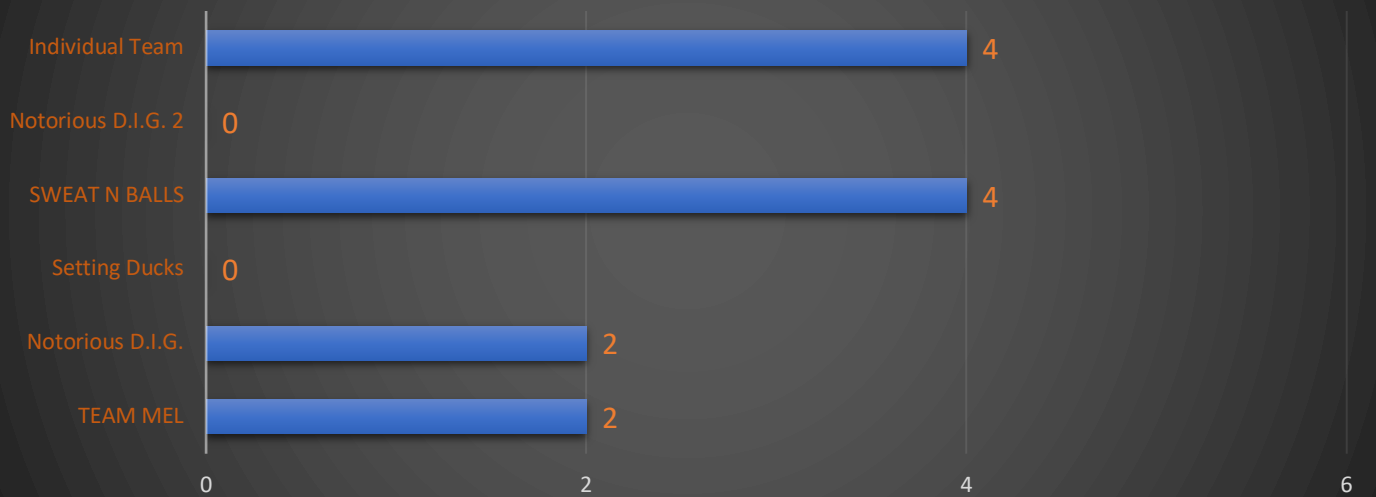

# CHARLESTON BEACH VOLLEYBALL AND SOCIAL CLUB

## WEDNESDAY LEAGUE - A DIVISION -

## WEDNESDAY LEAGUE - B DIVISION -

## THURSDAY LEAGUE - BB DIVISION -