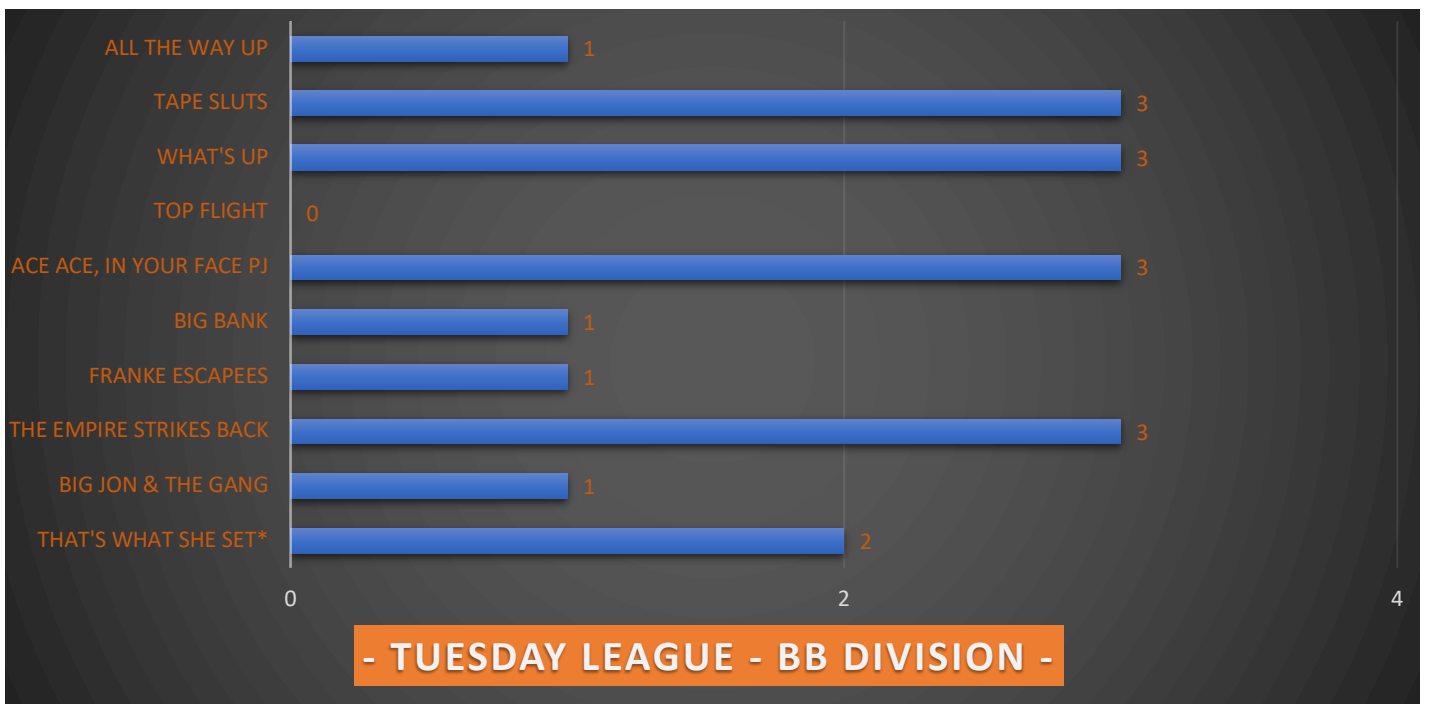

# CHARLESTON BEACH VOLLEYBALL AND SOCIAL CLUB

## WEDNESDAY LEAGUE - A DIVISION -

## WEDNESDAY LEAGUE - B DIVISION -