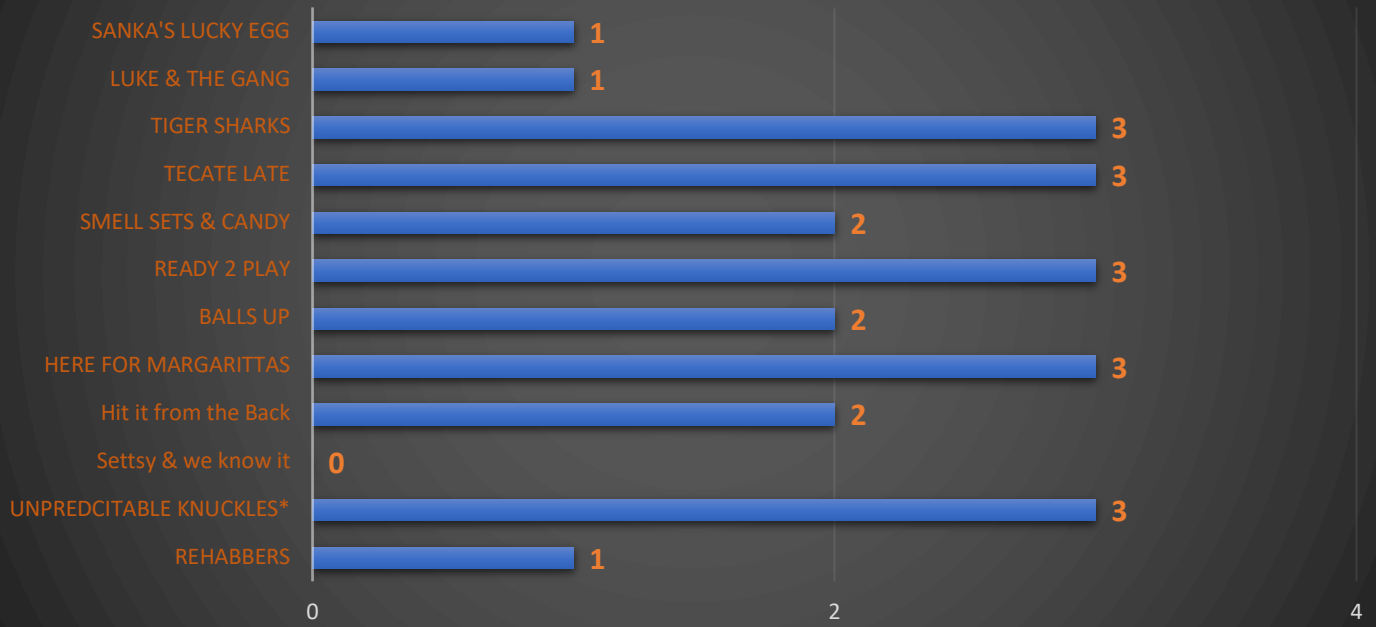

# CHARLESTON BEACH VOLLEYBALL AND SOCIAL CLUB

## WEDNESDAY LEAGUE - A DIVISION -

## WEDNESDAY LEAGUE - B DIVISION -