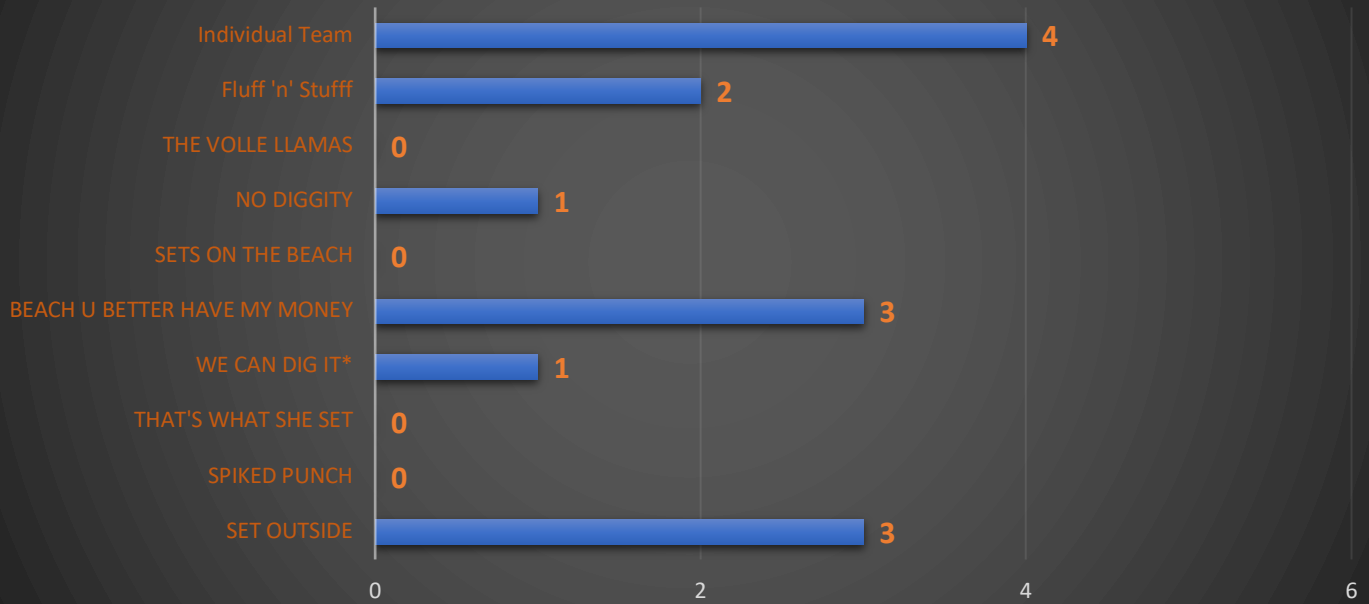

THURSDAY LEAGUE - B DIVISION -