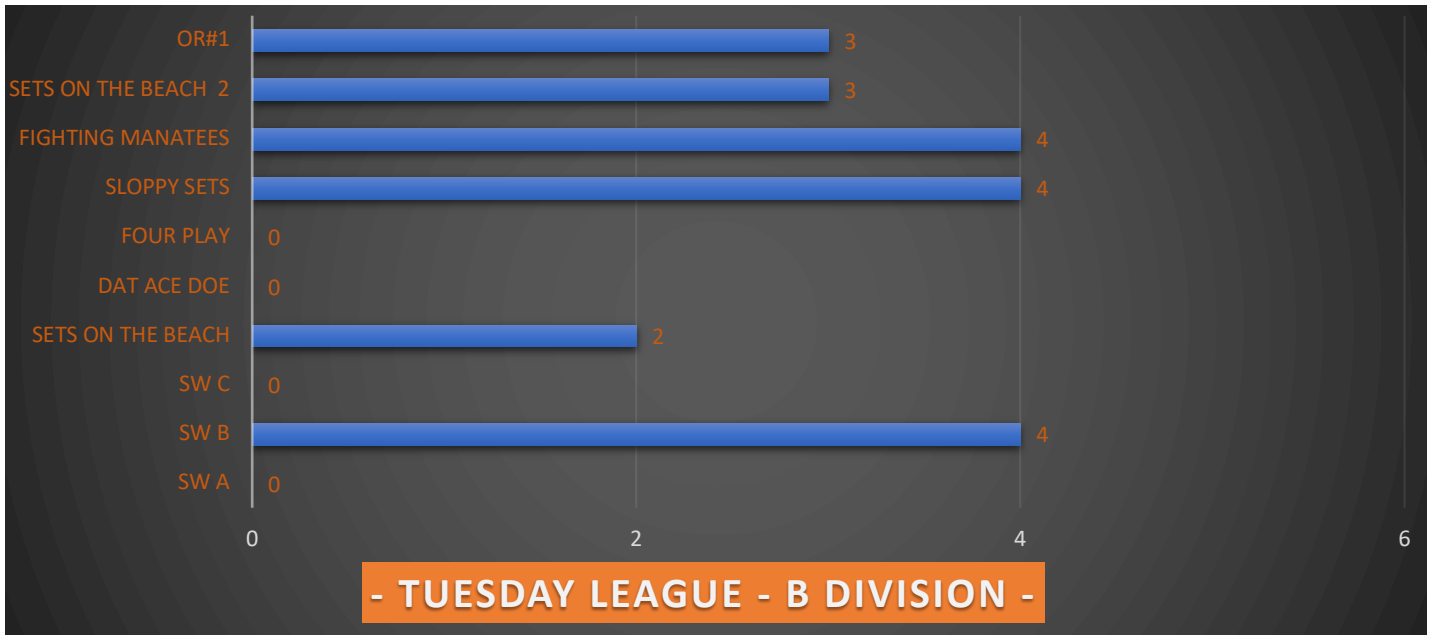

# CHARLESTON BEACH VOLLEYBALL AND SOCIAL CLUB

## WEDNESDAY LEAGUE - A DIVISION -

## WEDNESDAY LEAGUE - B DIVISION -