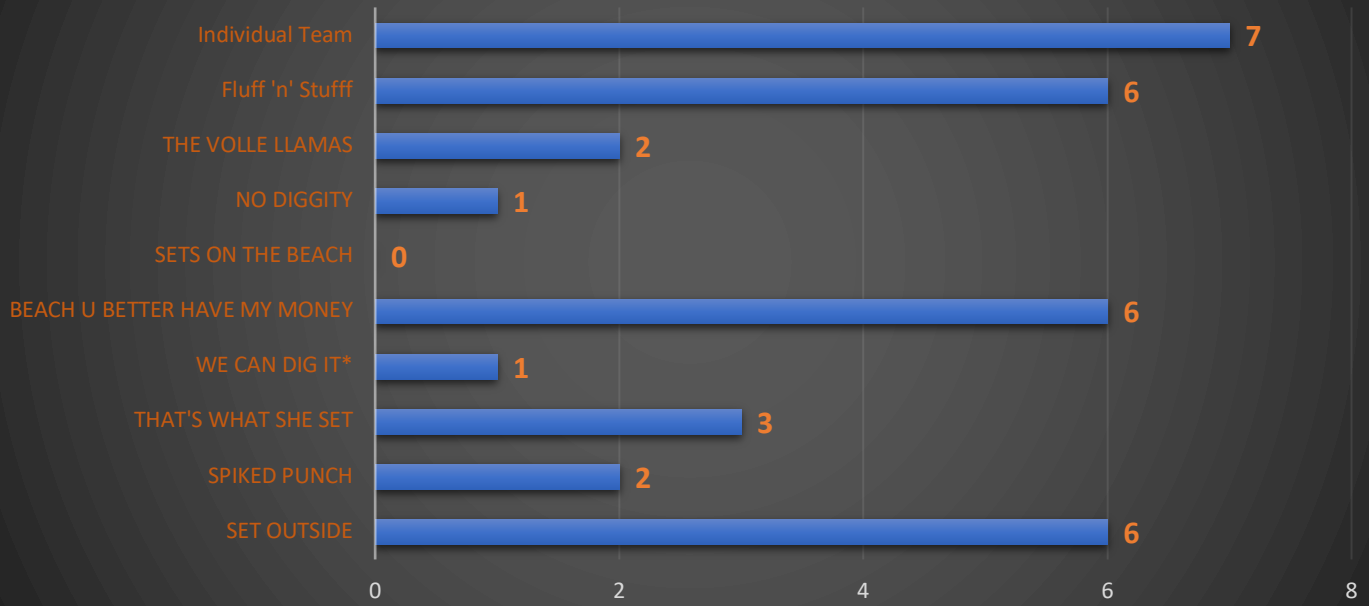

CHARLESTON BEACH VOLLEYBALL AND SOCIAL CLUB

WEDNESDAY LEAGUE - A DIVISION -

WEDNESDAY LEAGUE - B DIVISION -

THURSDAY LEAGUE - B DIVISION -

THURSDAY LEAGUE - BB DIVISION -