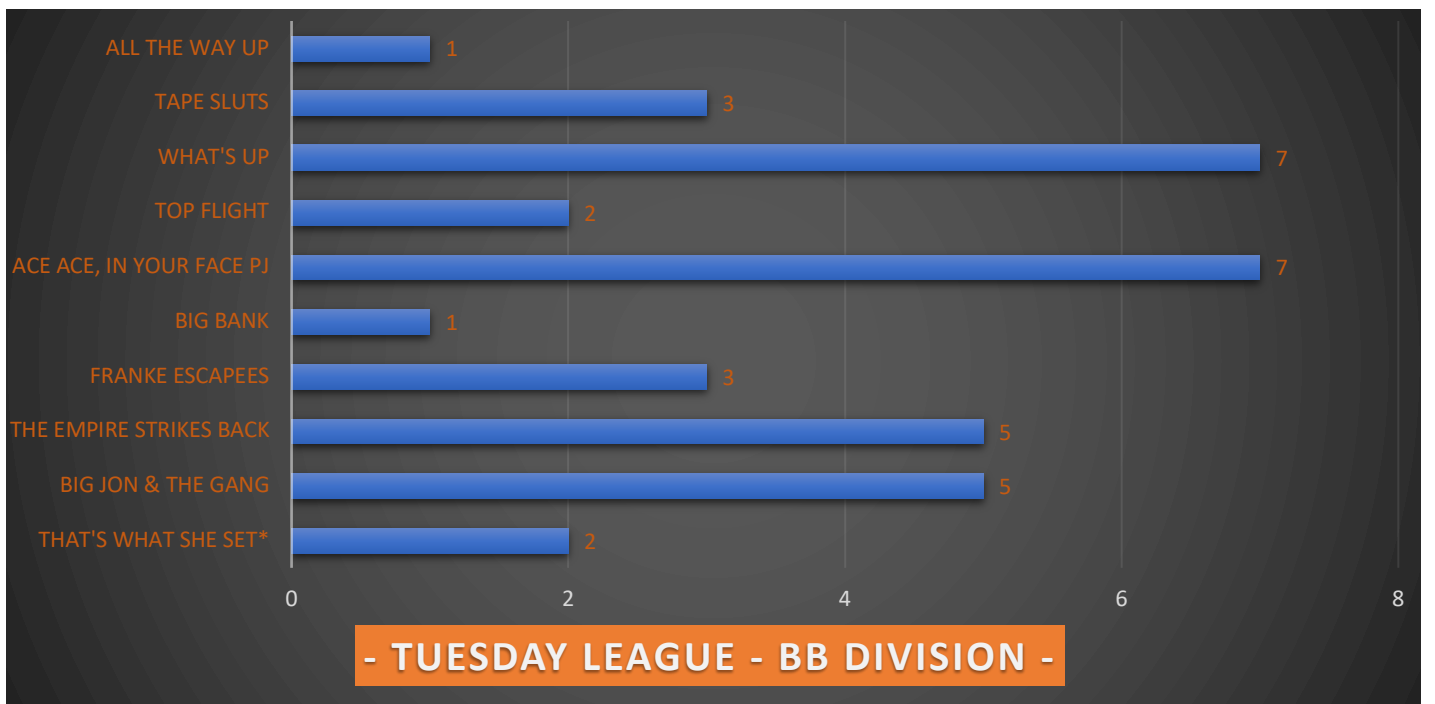

CHARLESTON BEACH VOLLEYBALL AND SOCIAL CLUB

WEDNESDAY LEAGUE - A DIVISION -

WEDNESDAY LEAGUE - B DIVISION -

THURSDAY LEAGUE - B DIVISION -

THURSDAY LEAGUE - BB DIVISION -