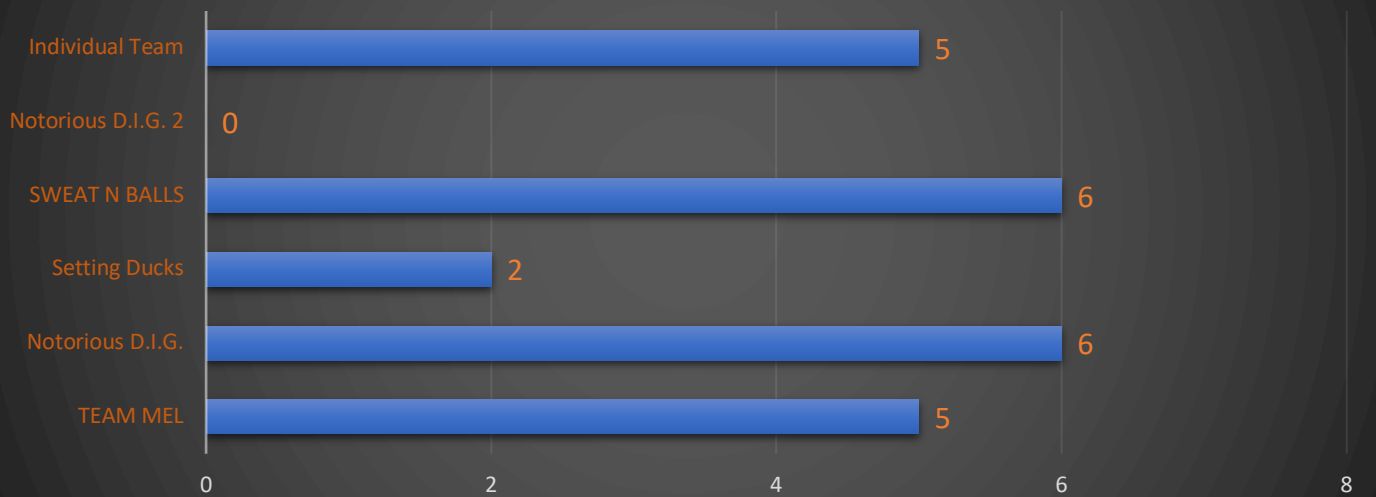

CHARLESTON BEACH VOLLEYBALL AND SOCIAL CLUB

WEDNESDAY LEAGUE - A DIVISION -

WEDNESDAY LEAGUE - B DIVISION -

THURSDAY LEAGUE - B DIVISION -

THURSDAY LEAGUE - BB DIVISION -