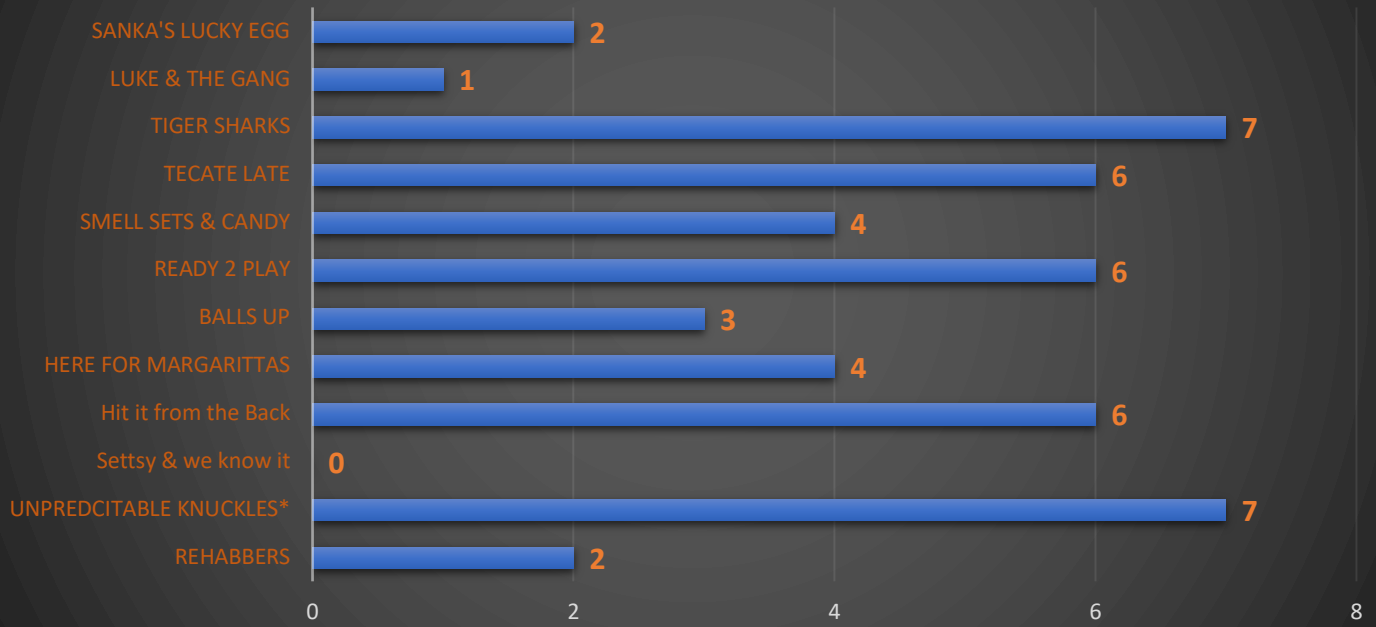

CHARLESTON BEACH VOLLEYBALL AND SOCIAL CLUB

WEDNESDAY LEAGUE - A DIVISION -

WEDNESDAY LEAGUE - B DIVISION -

THURSDAY LEAGUE - B DIVISION -

THURSDAY LEAGUE - BB DIVISION -