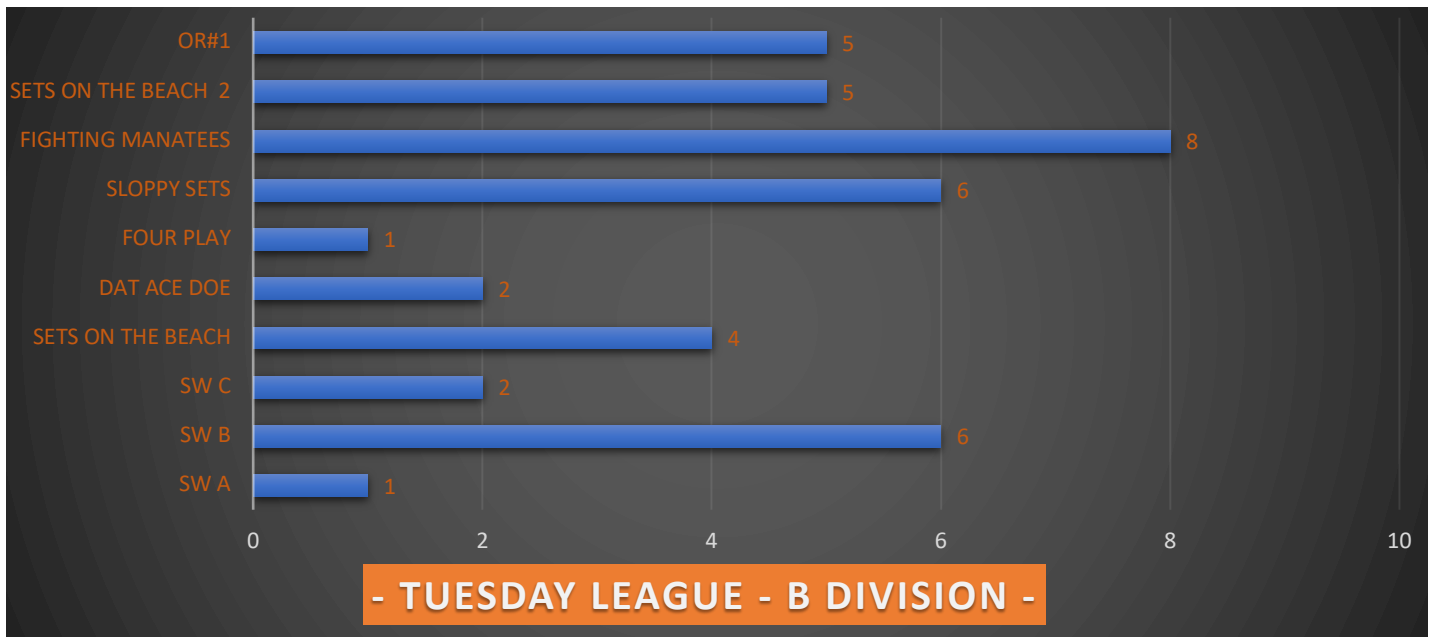

CHARLESTON BEACH VOLLEYBALL AND SOCIAL CLUB

WEDNESDAY LEAGUE - A DIVISION -

WEDNESDAY LEAGUE - B DIVISION -

THURSDAY LEAGUE - B DIVISION -

THURSDAY LEAGUE - BB DIVISION -