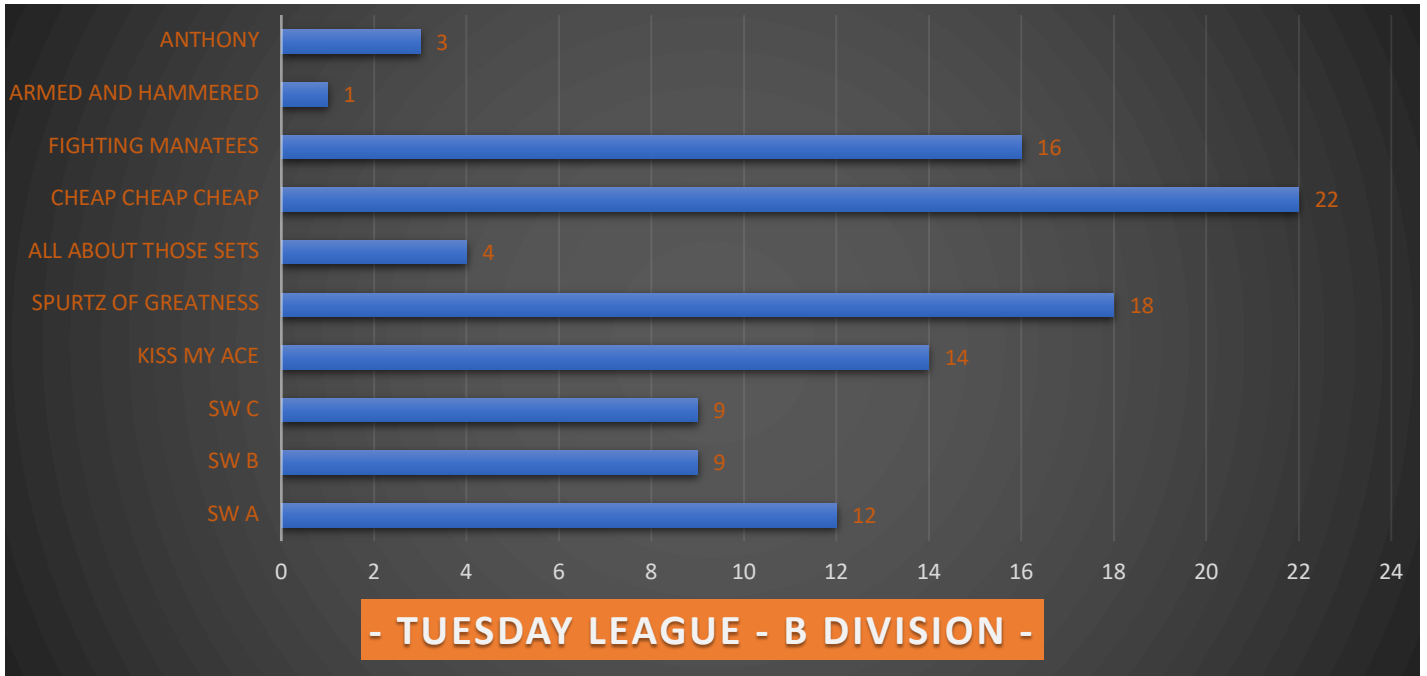

CHARLESTON BEACH VOLLEYBALL AND SOCIAL CLUB

WEDNESDAY LEAGUE - BB DIVISION -

WEDNESDAY LEAGUE - A DIVISION -

THURSDAY LEAGUE - B DIVISION -

THURSDAY LEAGUE - BB DIVISION -