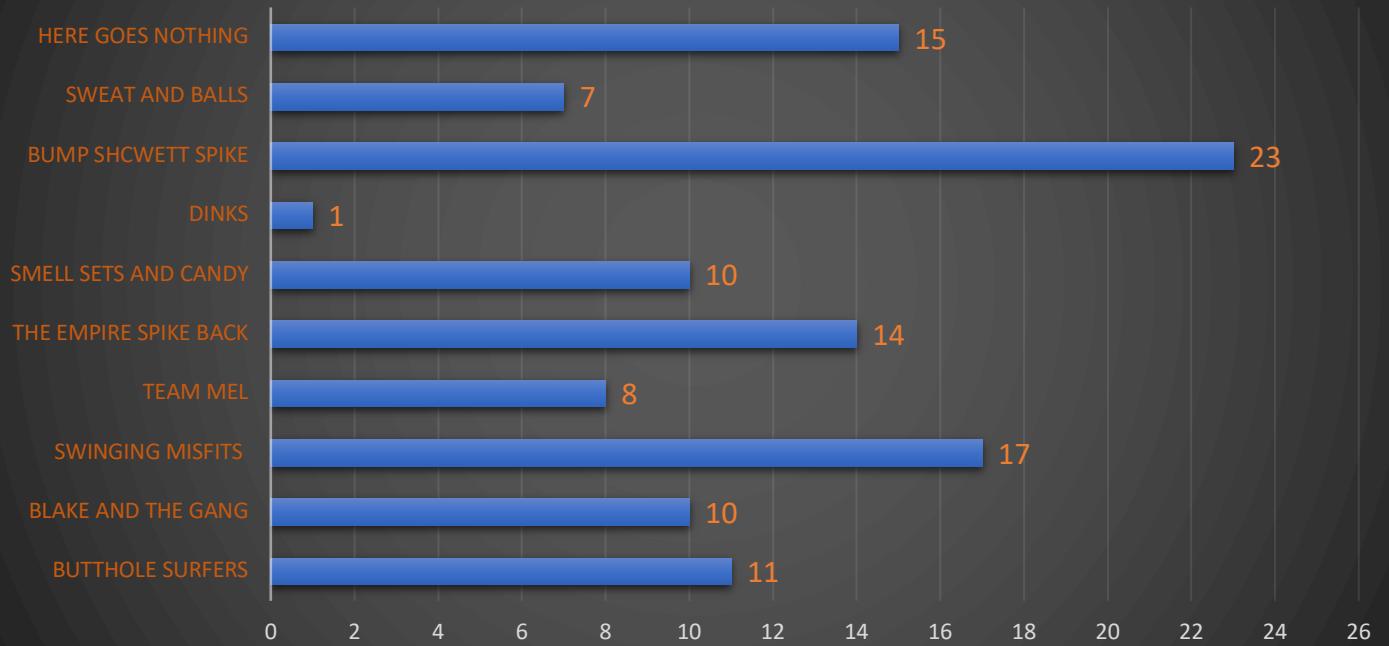

CHARLESTON BEACH VOLLEYBALL AND SOCIAL CLUB

WEDNESDAY LEAGUE - BB DIVISION -

WEDNESDAY LEAGUE - A DIVISION -

THURSDAY LEAGUE - B DIVISION -

THURSDAY LEAGUE - BB DIVISION -