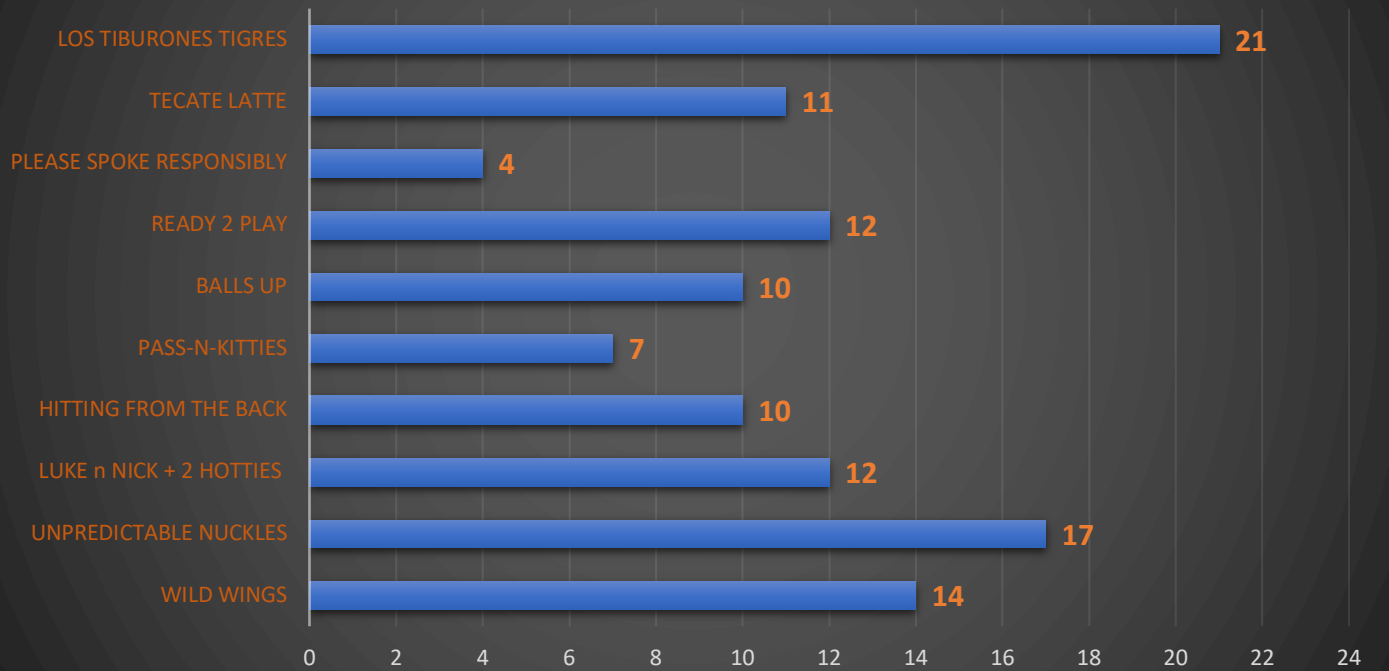

CHARLESTON BEACH VOLLEYBALL AND SOCIAL CLUB

WEDNESDAY LEAGUE - BB DIVISION -

WEDNESDAY LEAGUE - A DIVISION -

THURSDAY LEAGUE - B DIVISION -

THURSDAY LEAGUE - BB DIVISION -