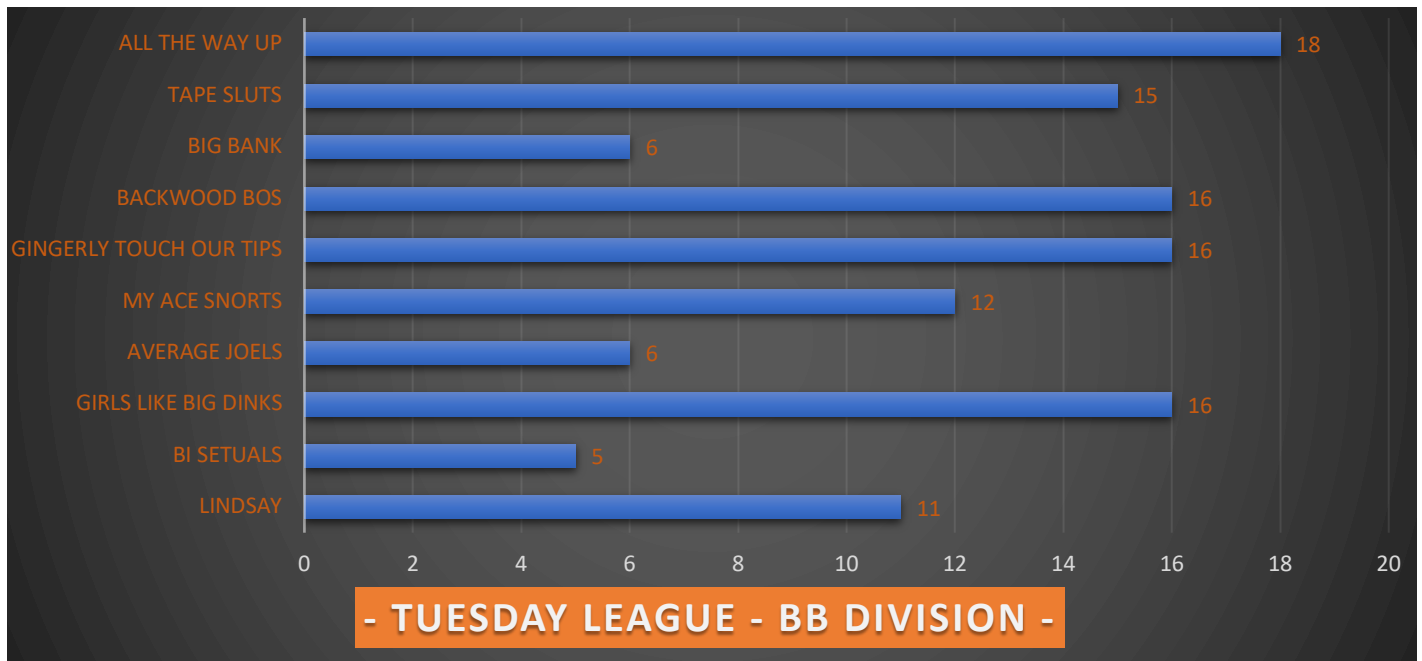

CHARLESTON BEACH VOLLEYBALL AND SOCIAL CLUB

WEDNESDAY LEAGUE - BB DIVISION -

WEDNESDAY LEAGUE - A DIVISION -

THURSDAY LEAGUE - B DIVISION -

THURSDAY LEAGUE - BB DIVISION -