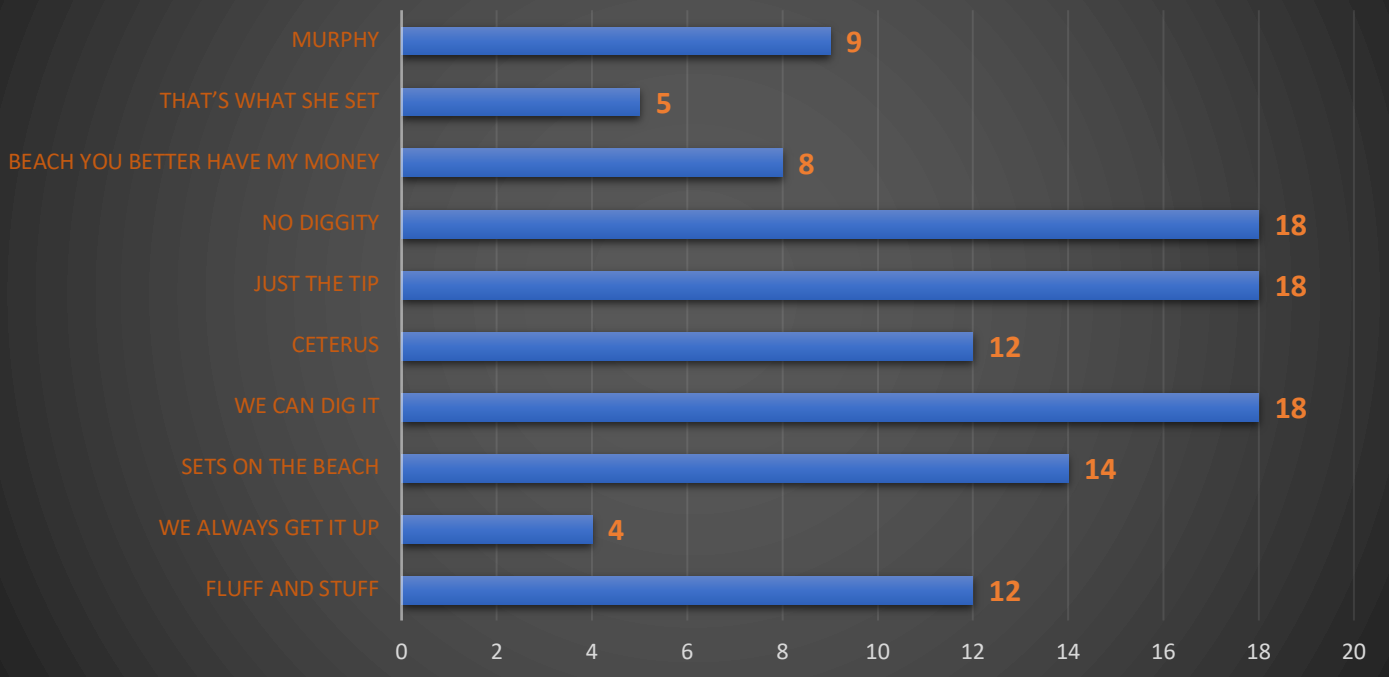

CHARLESTON BEACH VOLLEYBALL AND SOCIAL CLUB

WEDNESDAY LEAGUE - BB DIVISION -

WEDNESDAY LEAGUE - A DIVISION -

THURSDAY LEAGUE - B DIVISION -

THURSDAY LEAGUE - BB DIVISION -