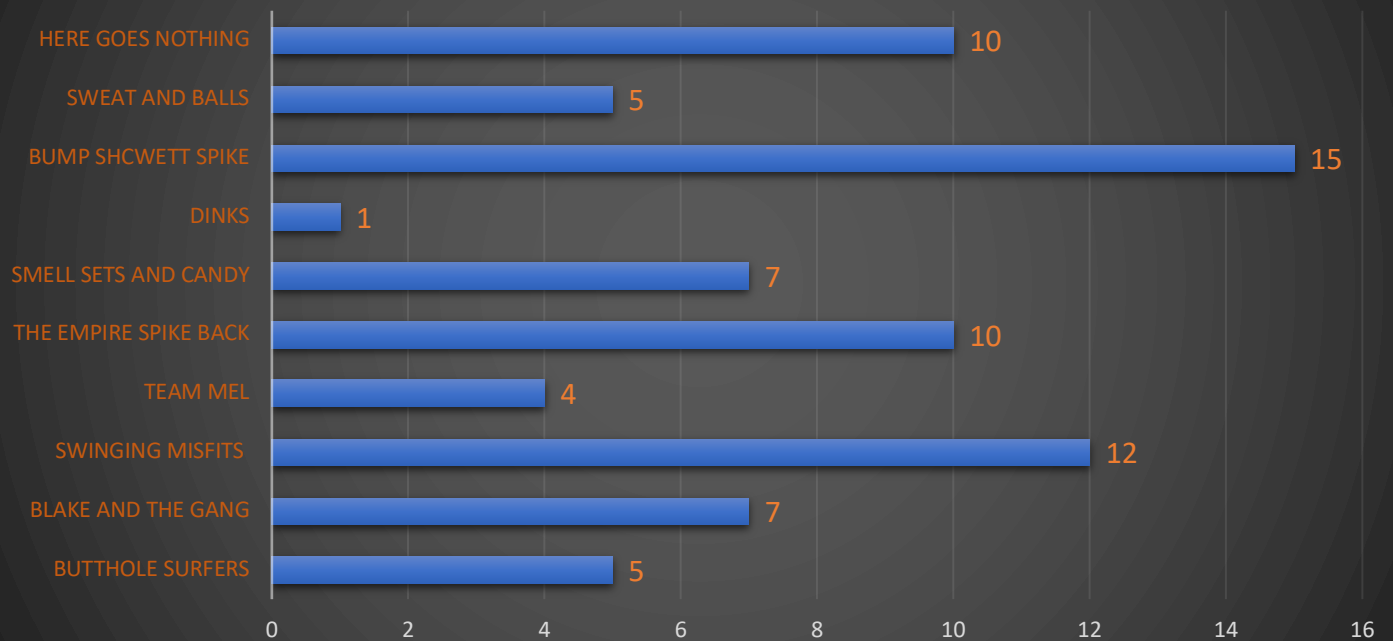

# CHARLESTON BEACH VOLLEYBALL AND SOCIAL CLUB

## WEDNESDAY LEAGUE - A DIVISION -

## WEDNESDAY LEAGUE - BB DIVISION -

### THURSDAY LEAGUE - BB DIVISION -