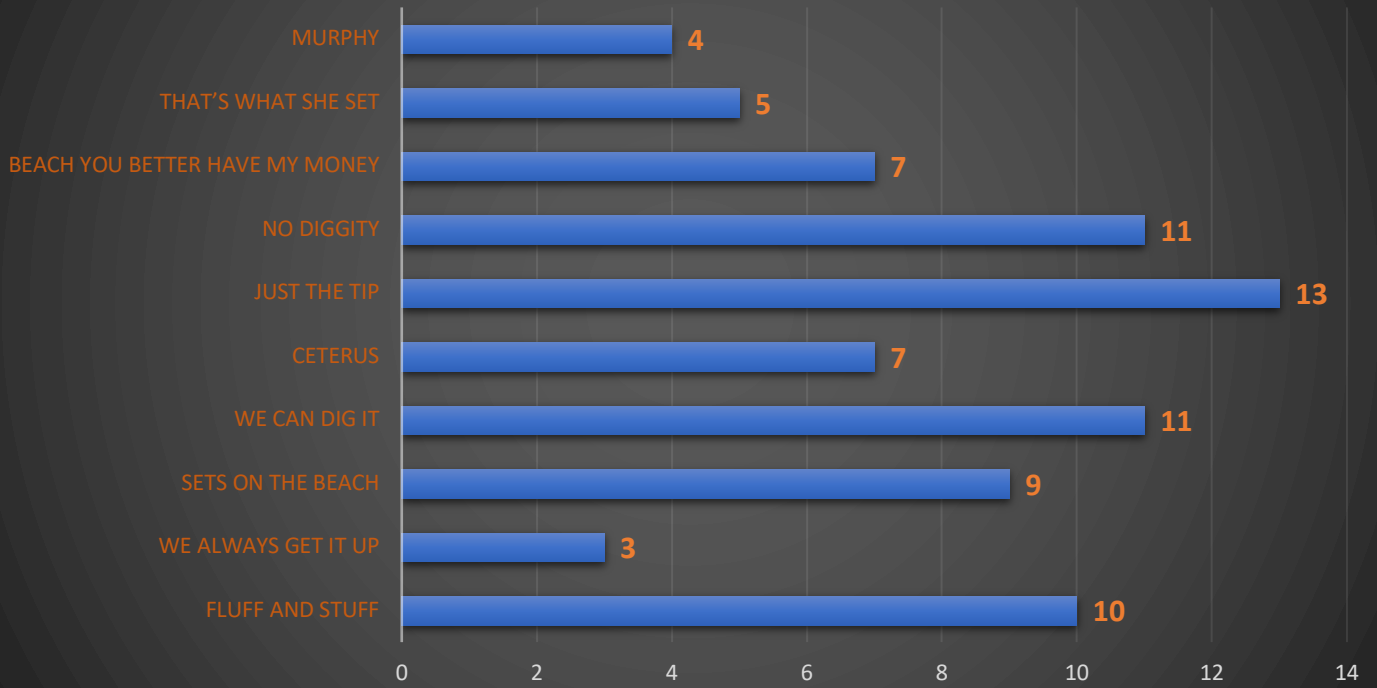

THURSDAY LEAGUE - B DIVISION -