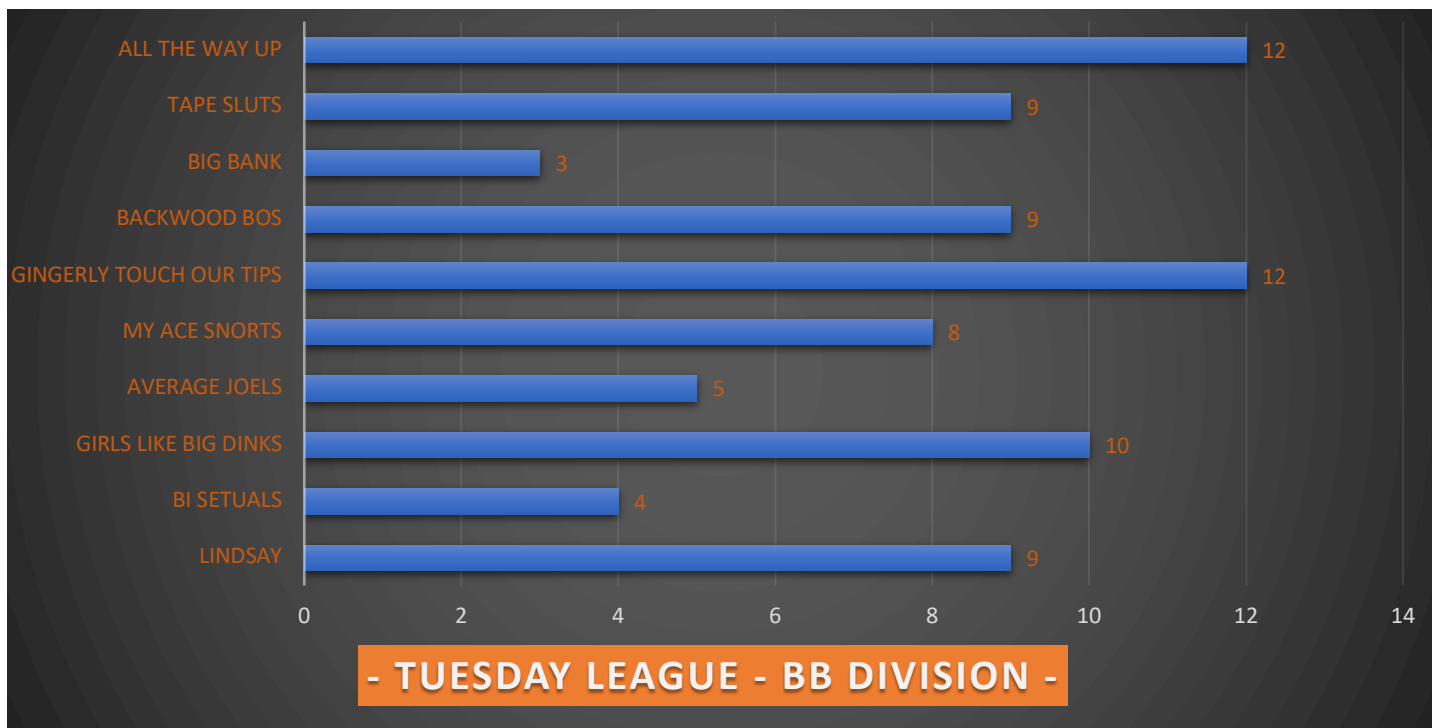

# CHARLESTON BEACH VOLLEYBALL AND SOCIAL CLUB

## WEDNESDAY LEAGUE - A DIVISION -

## WEDNESDAY LEAGUE - BB DIVISION -