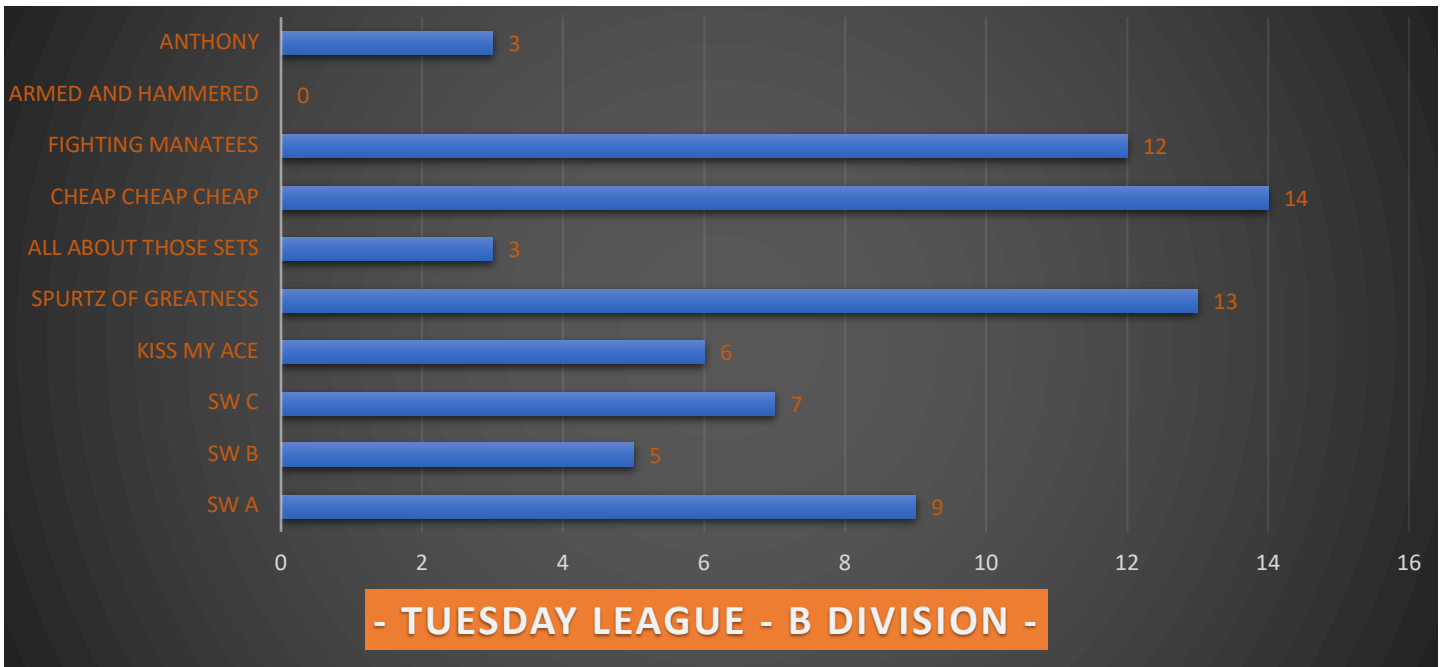

# CHARLESTON BEACH VOLLEYBALL AND SOCIAL CLUB

## WEDNESDAY LEAGUE - A DIVISION -

## WEDNESDAY LEAGUE - BB DIVISION -