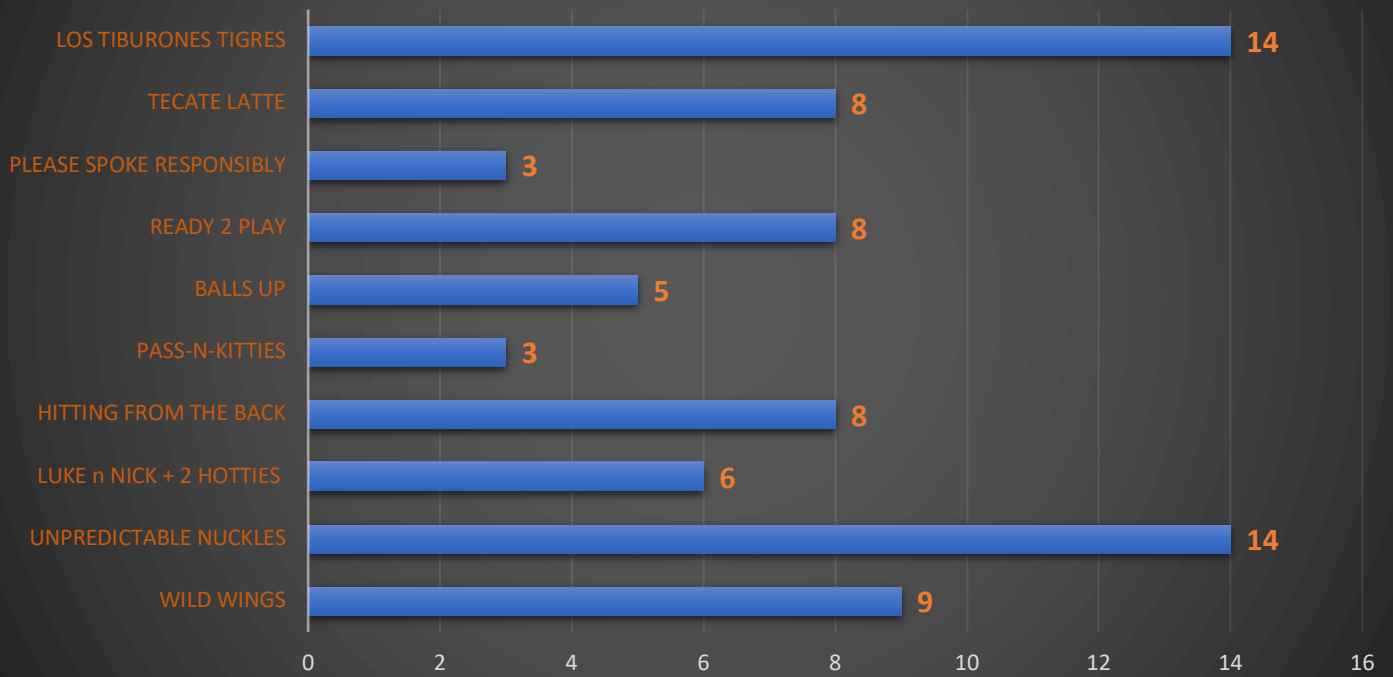

# CHARLESTON BEACH VOLLEYBALL AND SOCIAL CLUB

## WEDNESDAY LEAGUE - A DIVISION -

## WEDNESDAY LEAGUE - BB DIVISION -

### THURSDAY LEAGUE - BB DIVISION -