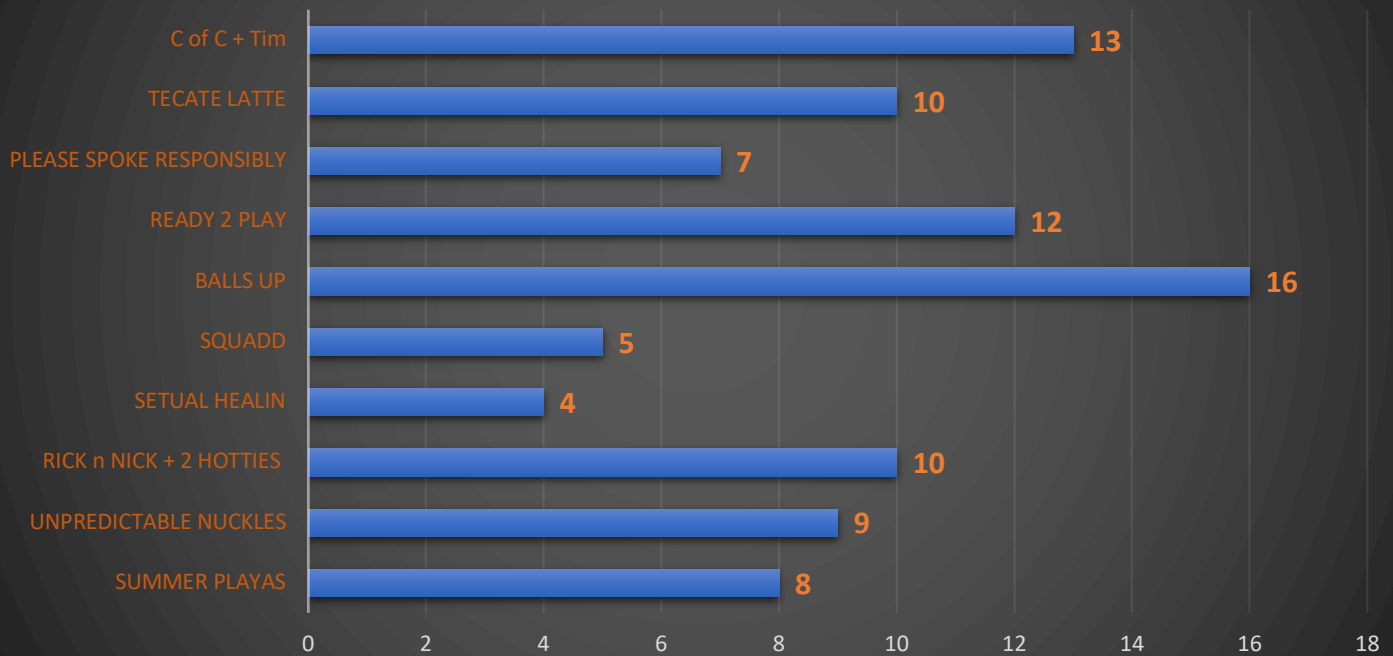

CHARLESTON BEACH VOLLEYBALL AND SOCIAL CLUB

WEDNESDAY LEAGUE - BB DIVISION -

WEDNESDAY LEAGUE - A DIVISION -

THURSDAY LEAGUE - B DIVISION -

THURSDAY LEAGUE - BB DIVISION -