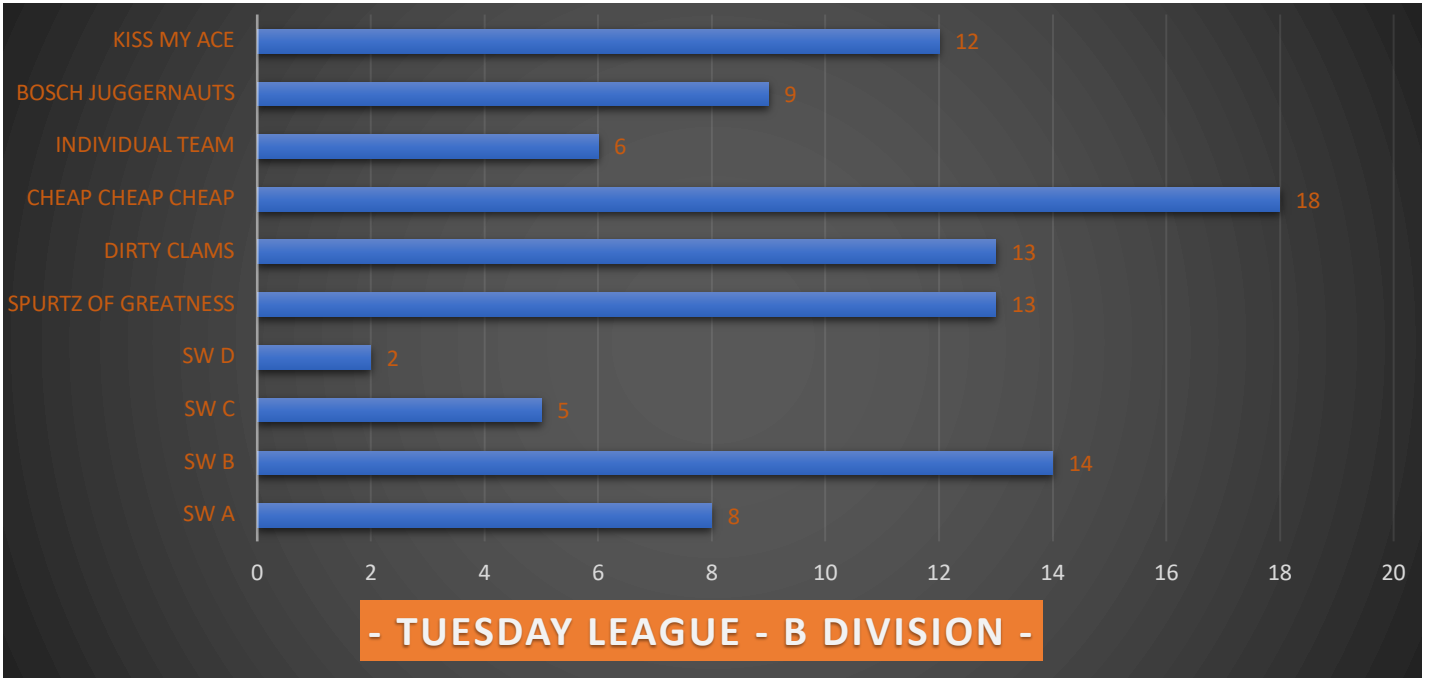

CHARLESTON BEACH VOLLEYBALL AND SOCIAL CLUB

WEDNESDAY LEAGUE - BB DIVISION -

WEDNESDAY LEAGUE - A DIVISION -

THURSDAY LEAGUE - B DIVISION -

THURSDAY LEAGUE - BB DIVISION -