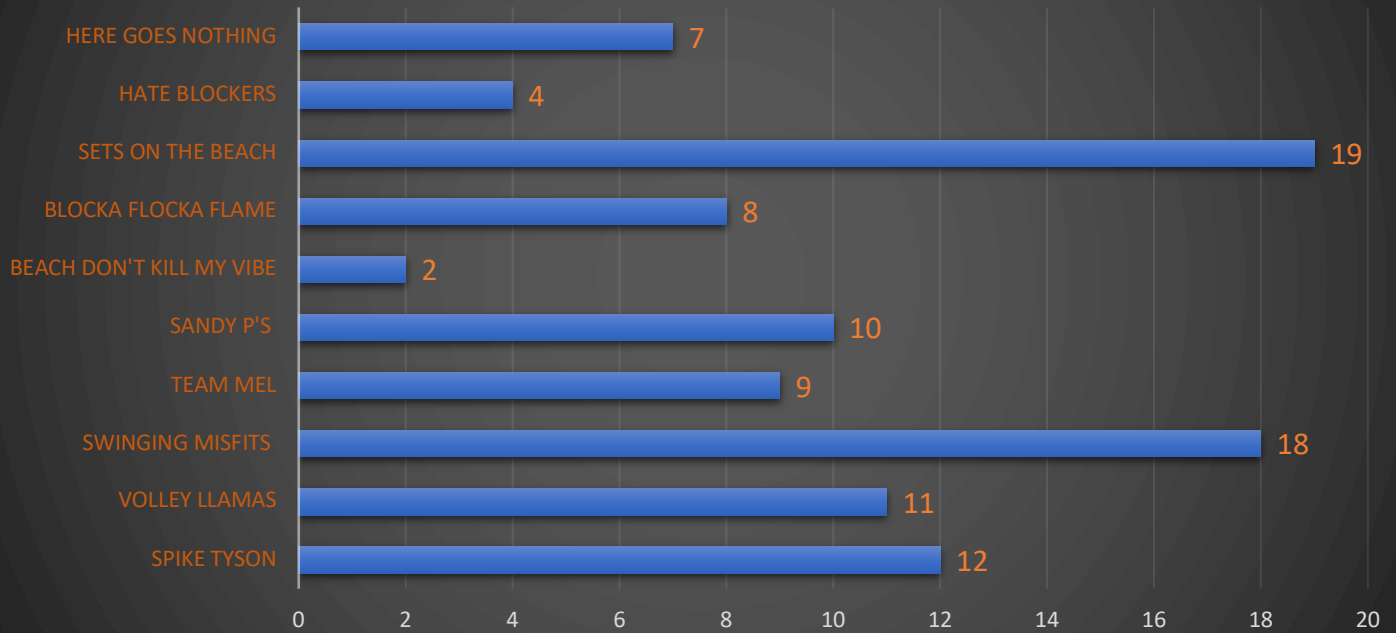

CHARLESTON BEACH VOLLEYBALL AND SOCIAL CLUB

WEDNESDAY LEAGUE - BB DIVISION -

WEDNESDAY LEAGUE - A DIVISION -

THURSDAY LEAGUE - B DIVISION -

THURSDAY LEAGUE - BB DIVISION -