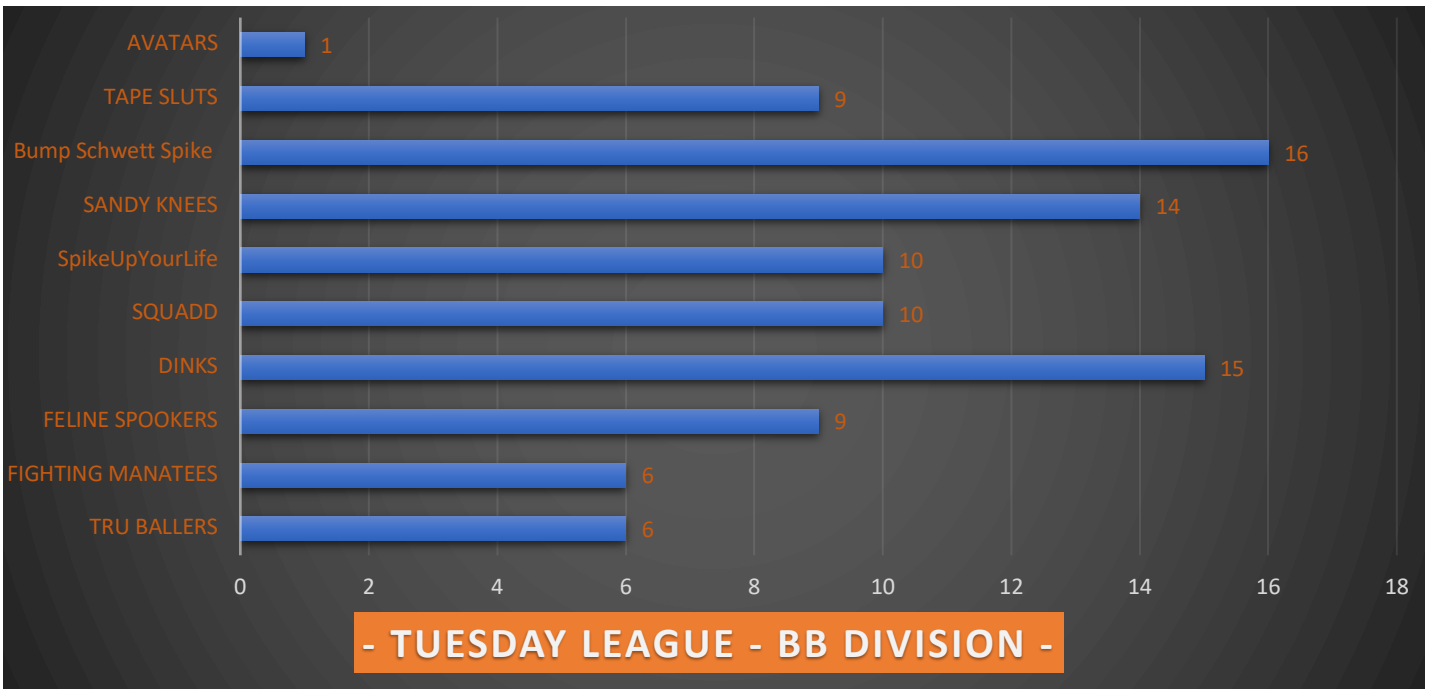

CHARLESTON BEACH VOLLEYBALL AND SOCIAL CLUB

WEDNESDAY LEAGUE - BB DIVISION -

WEDNESDAY LEAGUE - A DIVISION -

THURSDAY LEAGUE - B DIVISION -

THURSDAY LEAGUE - BB DIVISION -