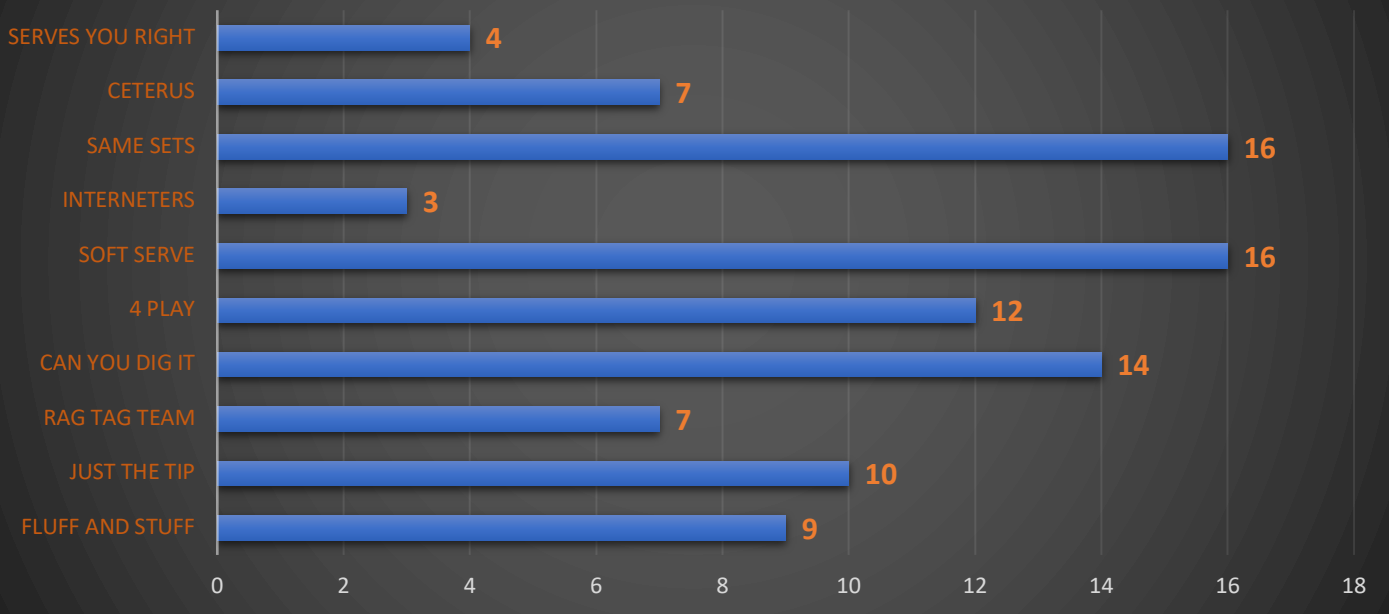

CHARLESTON BEACH VOLLEYBALL AND SOCIAL CLUB

WEDNESDAY LEAGUE - BB DIVISION -

WEDNESDAY LEAGUE - A DIVISION -

THURSDAY LEAGUE - B DIVISION -

THURSDAY LEAGUE - BB DIVISION -