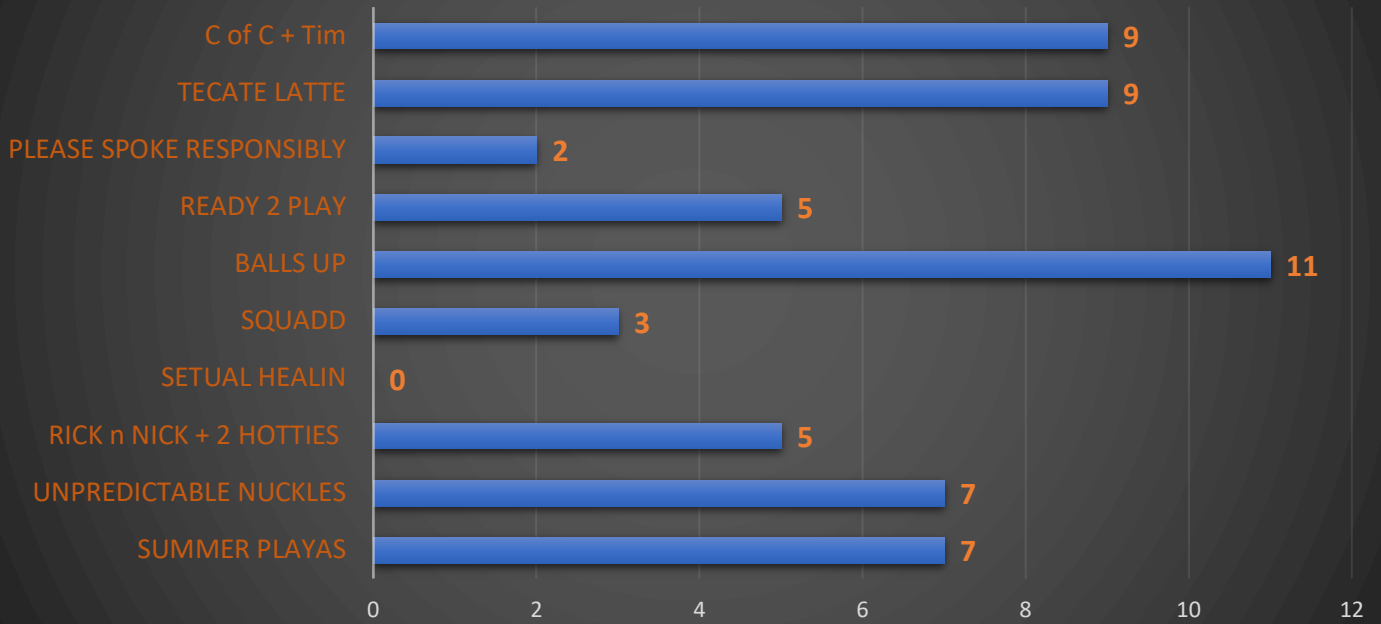

CHARLESTON BEACH VOLLEYBALL AND SOCIAL CLUB

WEDNESDAY LEAGUE - BB DIVISION -

WEDNESDAY LEAGUE - A DIVISION -

THURSDAY LEAGUE - B DIVISION -

THURSDAY LEAGUE - BB DIVISION -