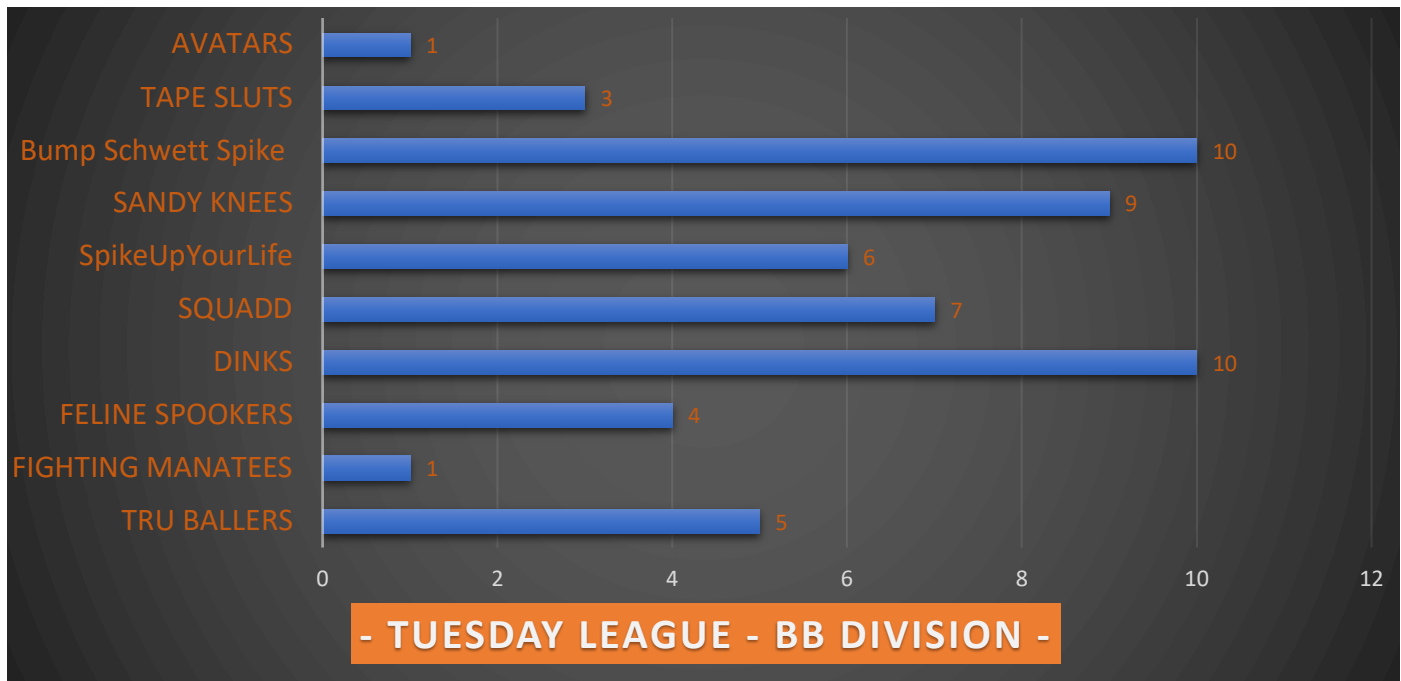

CHARLESTON BEACH VOLLEYBALL AND SOCIAL CLUB

WEDNESDAY LEAGUE - BB DIVISION -

WEDNESDAY LEAGUE - A DIVISION -

THURSDAY LEAGUE - B DIVISION -

THURSDAY LEAGUE - BB DIVISION -