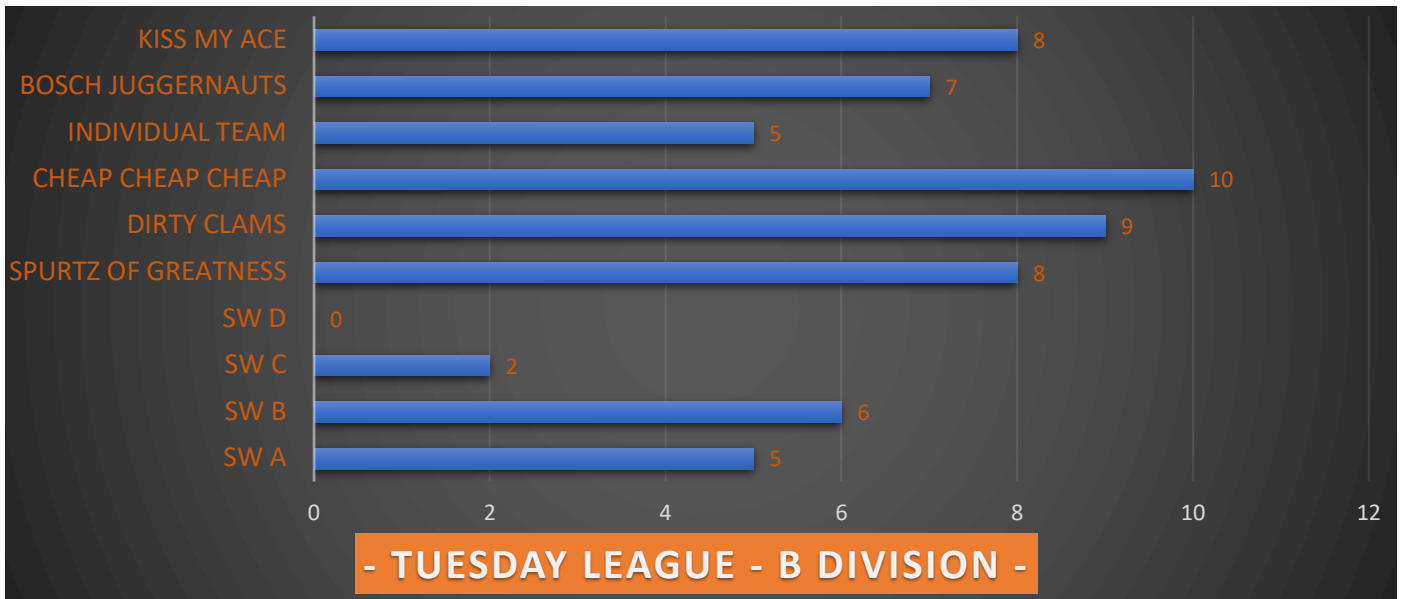

CHARLESTON BEACH VOLLEYBALL AND SOCIAL CLUB

WEDNESDAY LEAGUE - BB DIVISION -

WEDNESDAY LEAGUE - A DIVISION -

THURSDAY LEAGUE - B DIVISION -

THURSDAY LEAGUE - BB DIVISION -