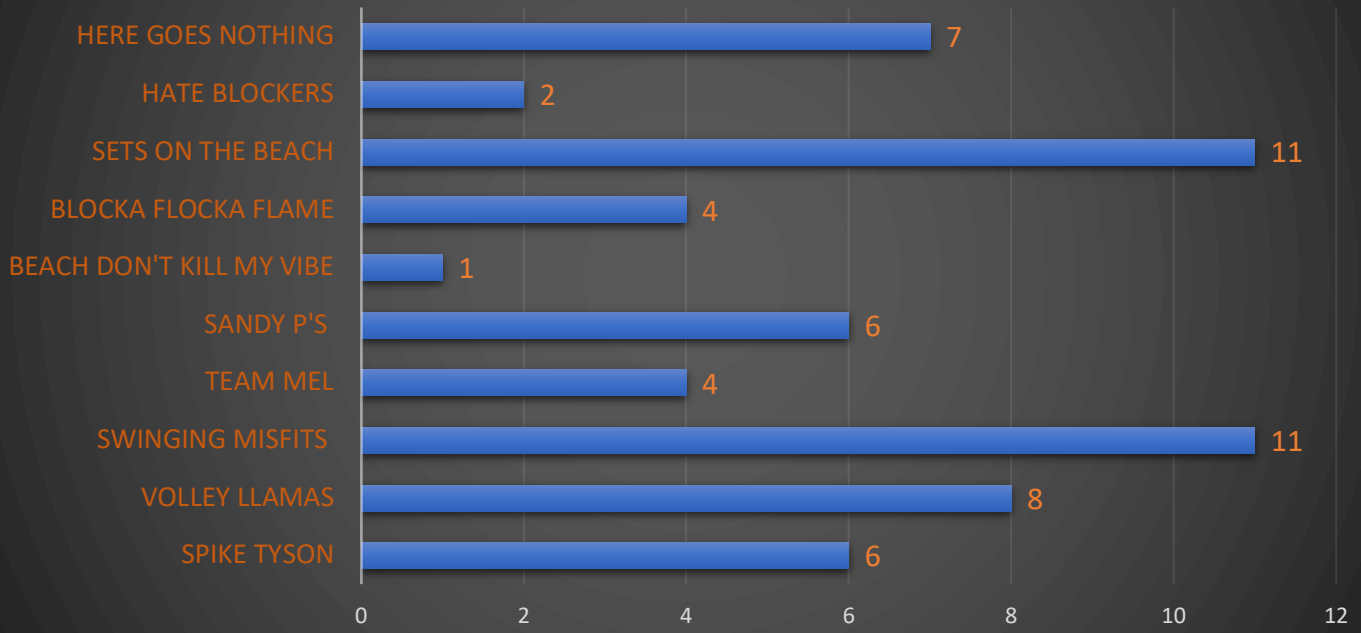

CHARLESTON BEACH VOLLEYBALL AND SOCIAL CLUB

WEDNESDAY LEAGUE - BB DIVISION -

WEDNESDAY LEAGUE - A DIVISION -

THURSDAY LEAGUE - B DIVISION -

THURSDAY LEAGUE - BB DIVISION -