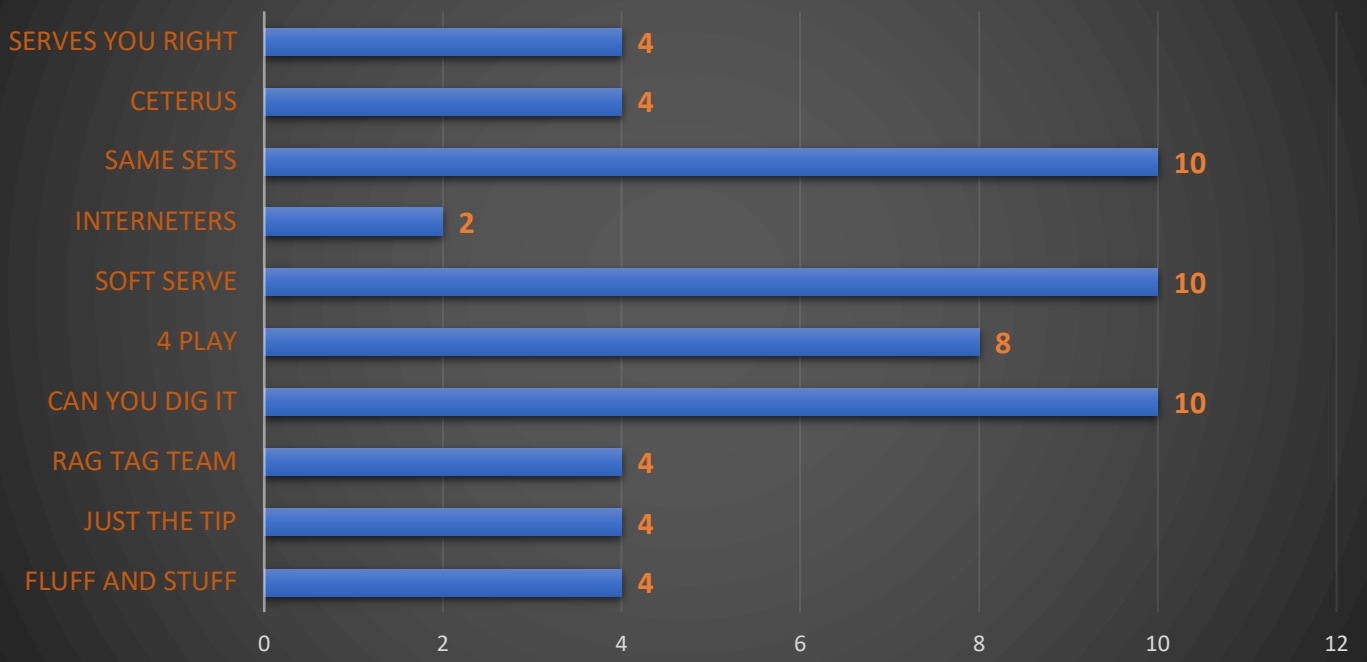

CHARLESTON BEACH VOLLEYBALL AND SOCIAL CLUB

WEDNESDAY LEAGUE - BB DIVISION -

WEDNESDAY LEAGUE - A DIVISION -

THURSDAY LEAGUE - B DIVISION -

THURSDAY LEAGUE - BB DIVISION -