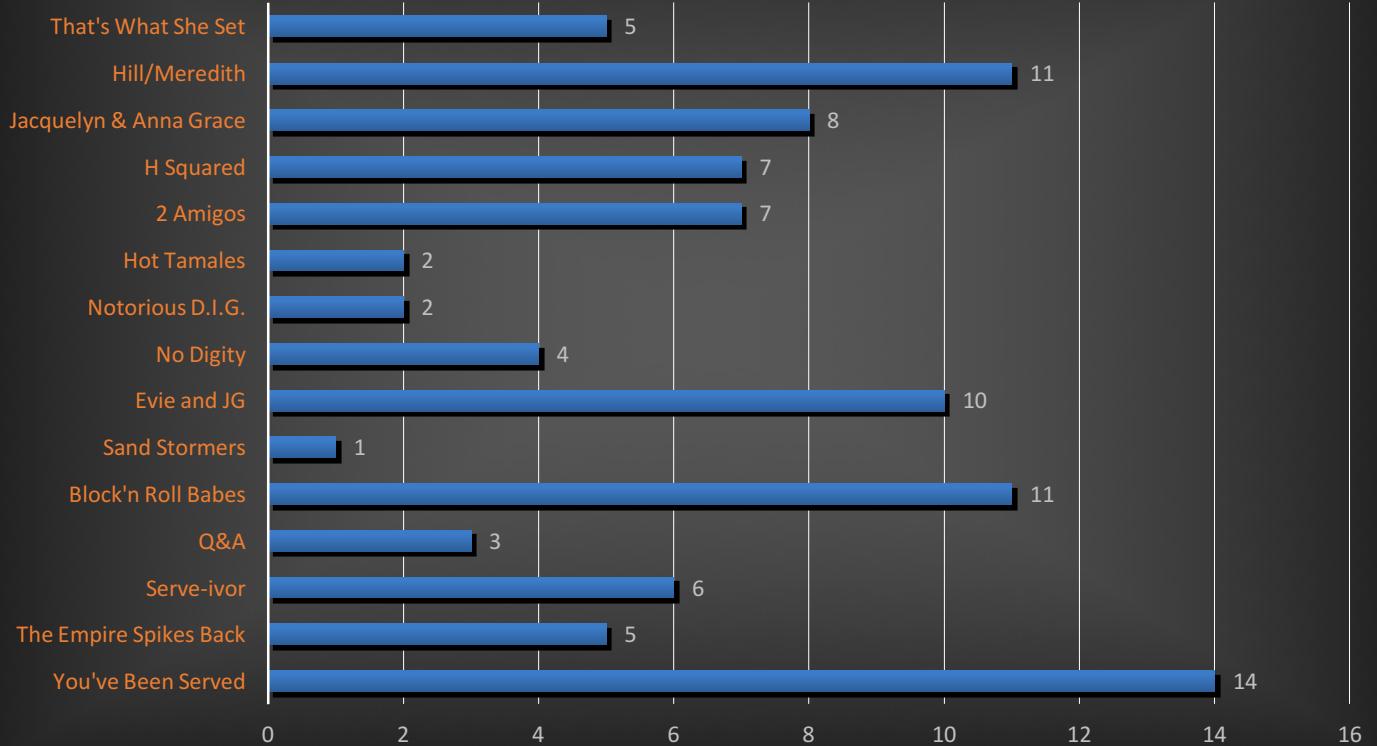

CHARLESTON BEACH VOLLEYBALL AND SOCIAL CLUB

GROUP 1 (AGES 13 AND U) 3'S

GROUP 2 (AGES 14 AND U) 2'S

GROUP 3 (AGES 16 AND U) 2'S

GROUP 4 (AGES 18 AND U) 2'S