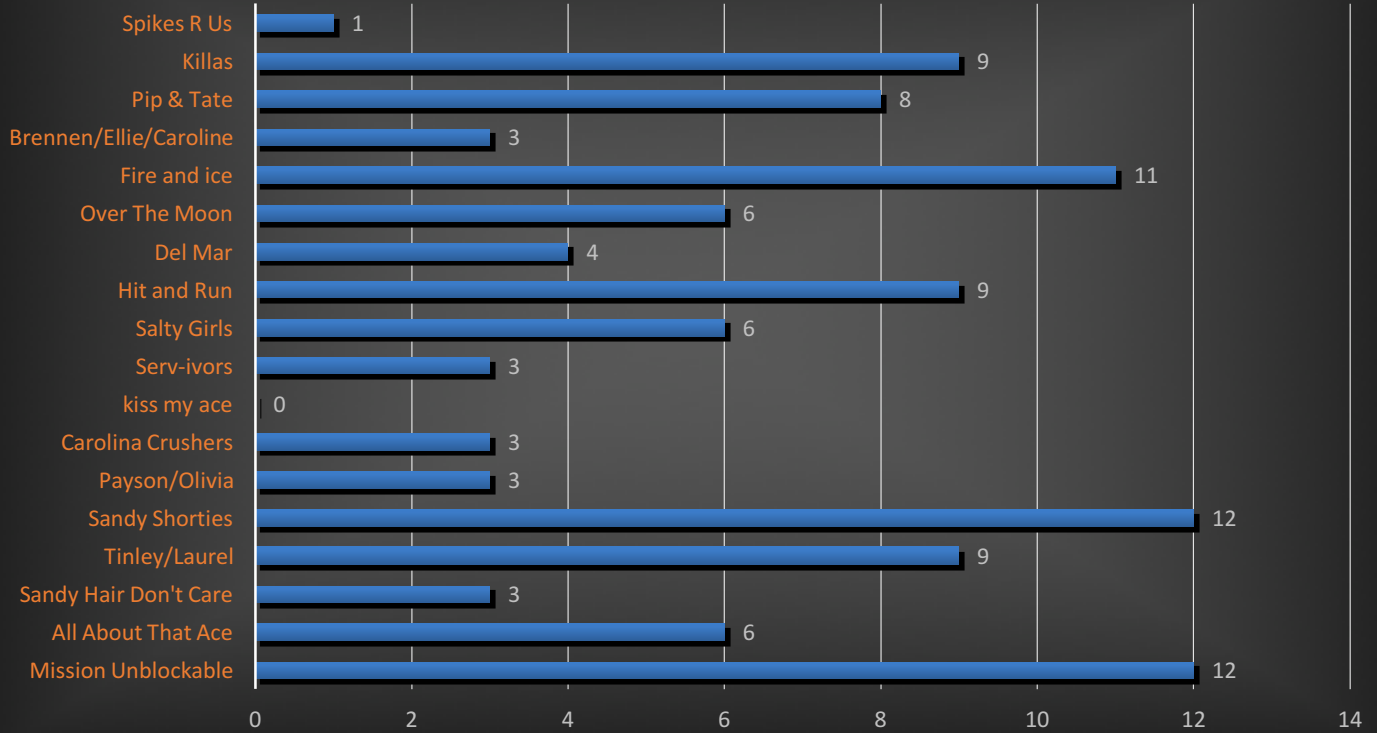

CHARLESTON BEACH VOLLEYBALL AND SOCIAL CLUB

GROUP 1 (AGES 13 AND U) 3'S

GROUP 2 (AGES 14 AND U) 2'S

GROUP 3 (AGES 16 AND U) 2'S

GROUP 4 (AGES 18 AND U) 2'S