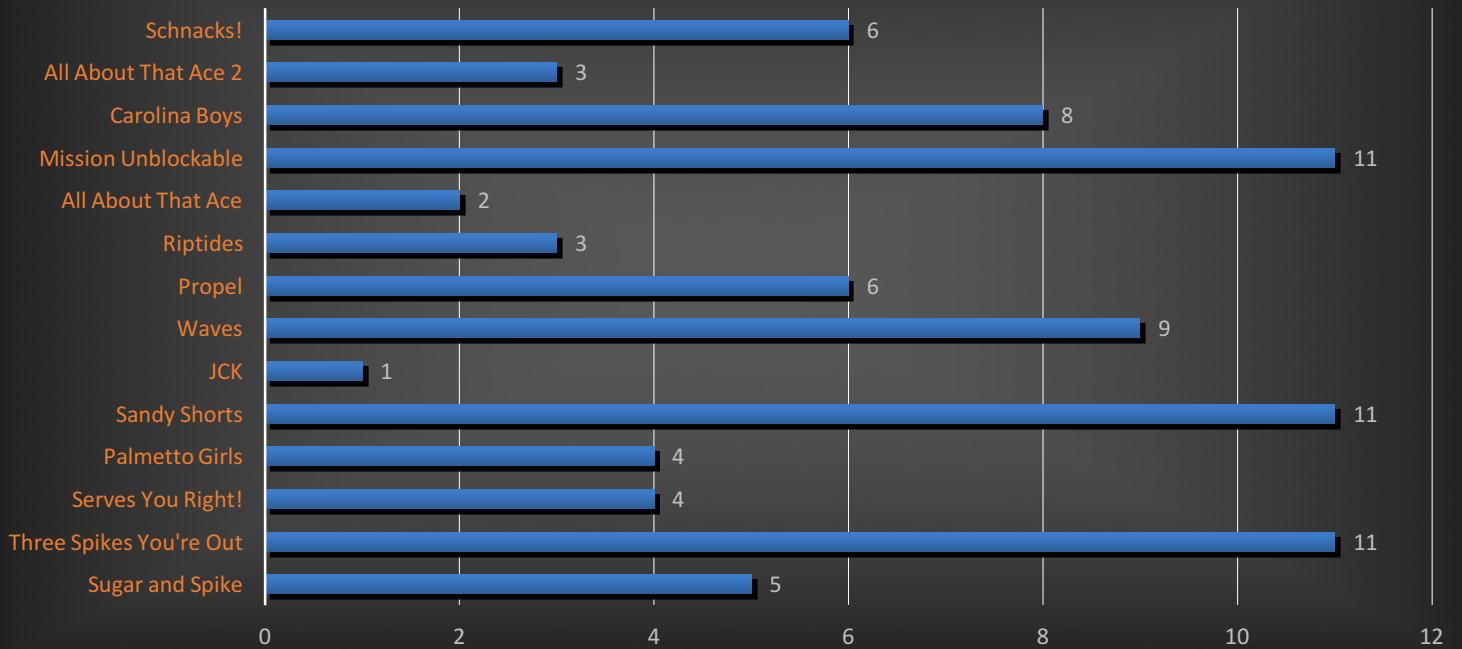

CHARLESTON BEACH VOLLEYBALL AND SOCIAL CLUB

GROUP 1 (AGES 13 AND U) 3'S

GROUP 2 (AGES 14 AND U) 2'S

GROUP 3 (AGES 16 AND U) 2'S

GROUP 4 (AGES 18 AND U) 2'S