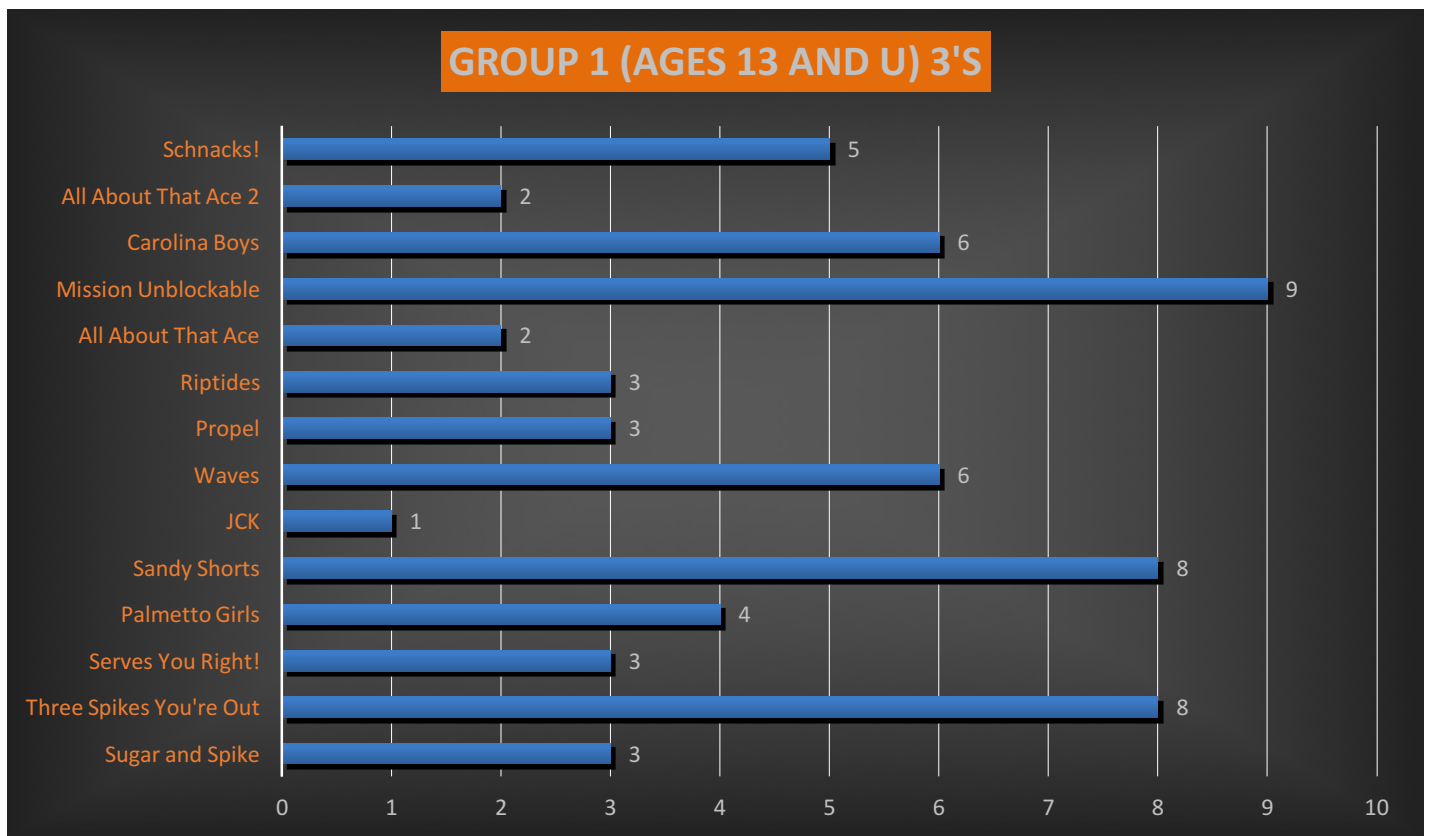

# CHARLESTON BEACH VOLLEYBALL AND SOCIAL CLUB

---

## GROUP 2 (AGES 14 AND U) 2'S

## GROUP 3 (AGES 16 AND U) 2'S

## GROUP 4 (AGES 18 AND U) 2'S