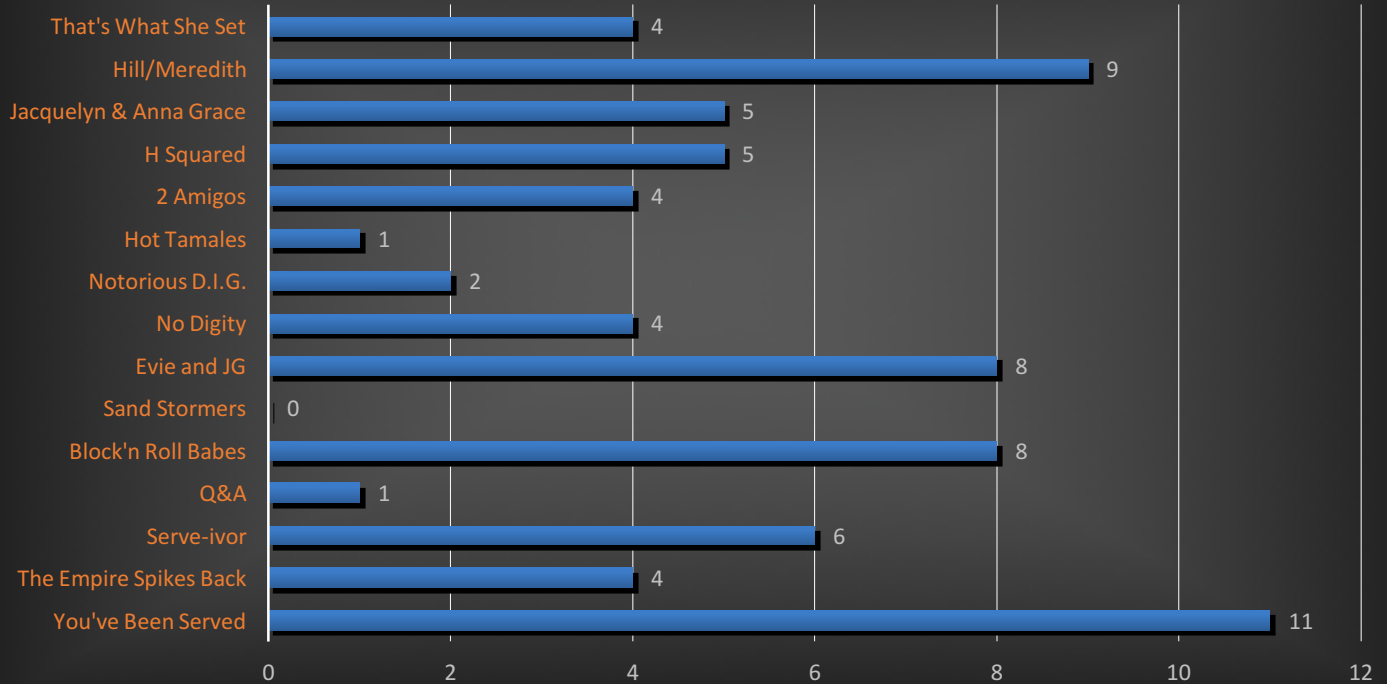

# CHARLESTON BEACH VOLLEYBALL AND SOCIAL CLUB

---

## GROUP 2 (AGES 14 AND U) 2'S

## GROUP 3 (AGES 16 AND U) 2'S

## GROUP 4 (AGES 18 AND U) 2'S