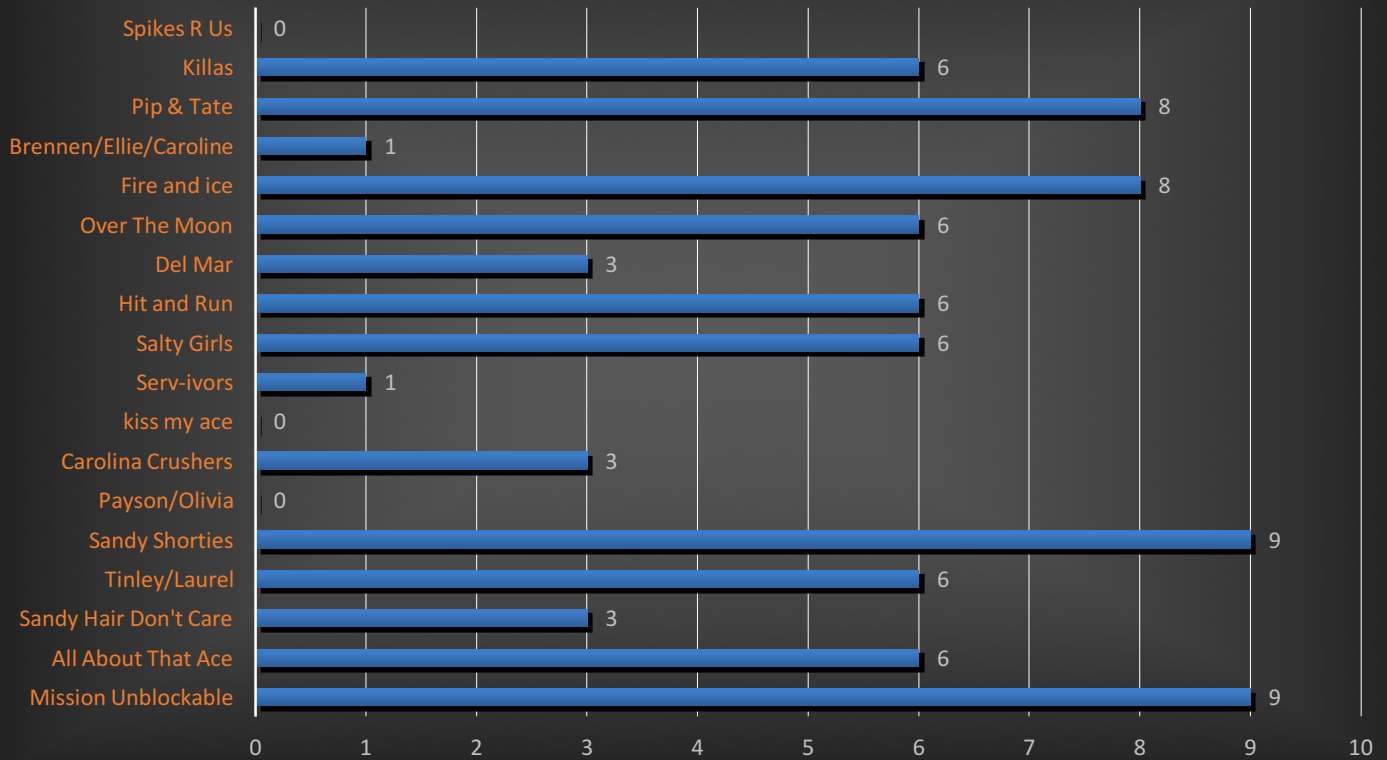

# CHARLESTON BEACH VOLLEYBALL AND SOCIAL CLUB

---

## GROUP 2 (AGES 14 AND U) 2'S

## GROUP 3 (AGES 16 AND U) 2'S

## GROUP 4 (AGES 18 AND U) 2'S